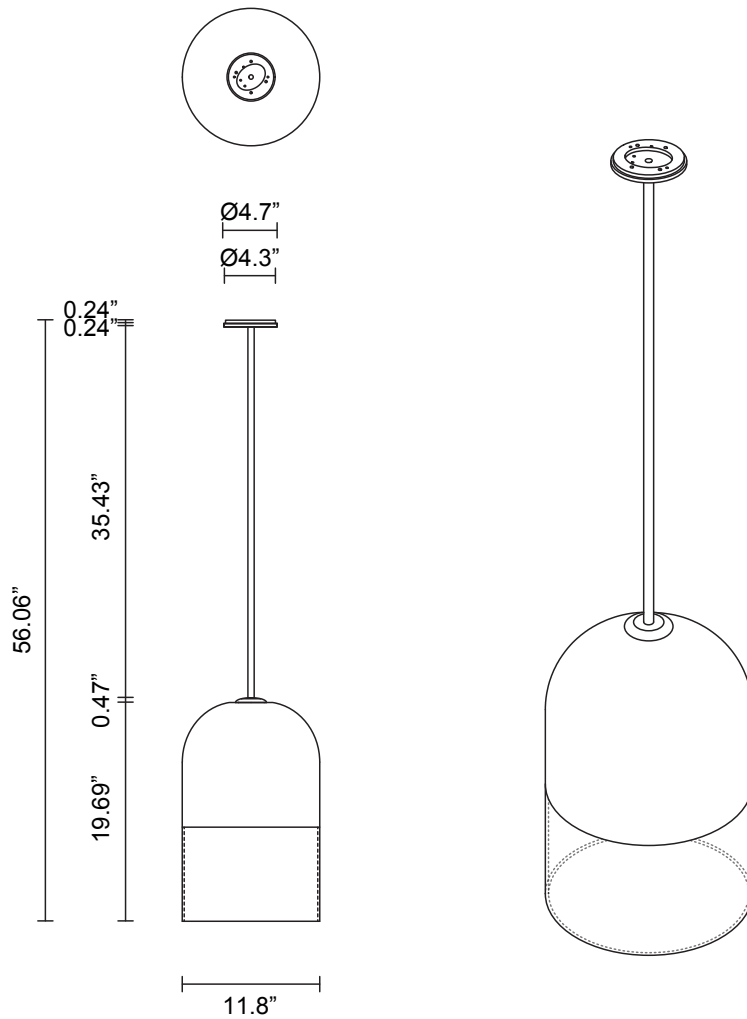

INDI COLLECTION
EXTRA LARGE PENDANT

ARTICOLOSTUDIOS.COM

24V2

ABOUT INDI

Indi pairs historic craftsmanship and traditional handicrafts through the tactility of textured weaving, creating a contemporary modernism.

LEAD TIME

8 - 10 weeks

LIGHT SOURCE

120V E26 9W LED
2700k warm white
800 lumens
Dimmable
Lamp included

INSTALLATION

Supplied with mounting plate to fit
4.0 square Jbox

ROD LENGTH

Rod lengths range between 15.75"
(400mm) - 63" (1600mm), in
increments of 3.94" (100mm).

WEIGHT

17.6 lb

CERTIFICATION STANDARD

UL

WARRANTY

3 years

FITTING FINISHES

Brass
Bronze*
Satin Nickel
Black Electroplate
White Powder Coat
Black Powder Coat

*As Bronze is a hand applied finish,
the depth of colour will vary

SHADE COLOURS

Clear
Grey

WEAVE COLOURS

Black
Natural
Sand
White
Teal
Olive