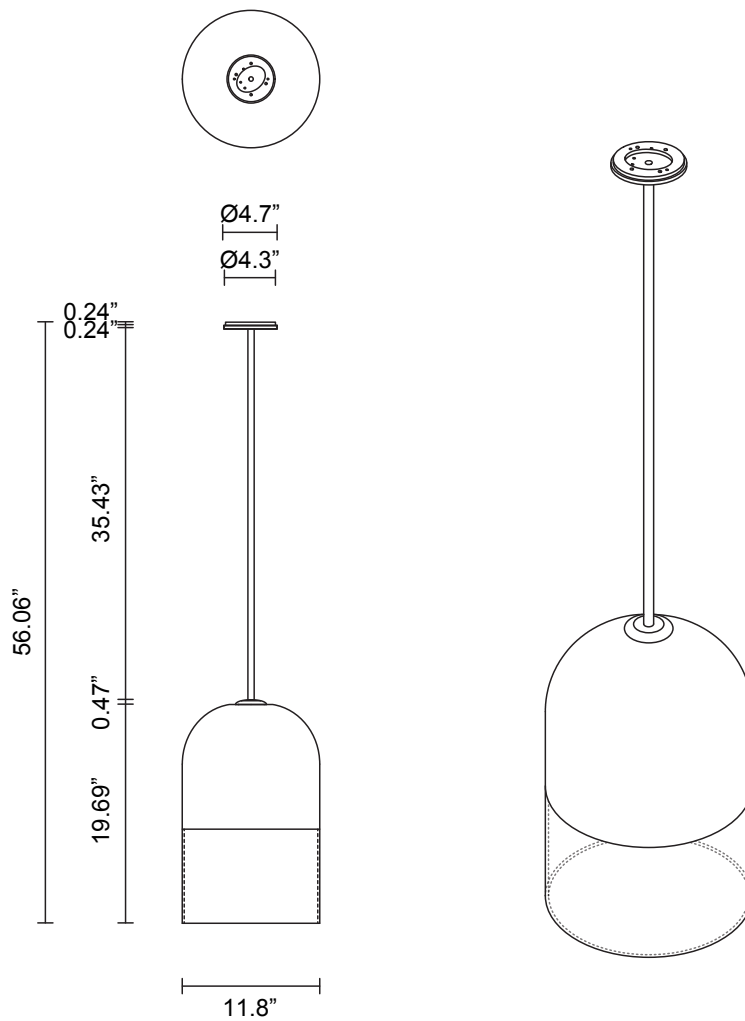

INDI COLLECTION
EXTRA LARGE PENDANT

ARTICOLOSTUDIOS.COM

24V1

ABOUT INDI

Indi pairs historic craftsmanship and traditional handicrafts through the tactility of textured weaving, creating a contemporary modernism.

LEAD TIME

8 - 10 weeks

LIGHT SOURCE

120V E26 9W LED
2700k warm white
800 lumens
Dimmable
Lamp included

INSTALLATION

Supplied with mounting plate to fit
4.0 square Jbox

ROD LENGTH

Rod lengths range between 15.75"
(400mm) - 63" (1600mm), in
increments of 3.94" (100mm).

WEIGHT

17.6 lb

CERTIFICATION STANDARD

UL

WARRANTY

3 years

FITTING FINISHES

Brass
Bronze*
Satin Nickel
Black Electroplate
White Powder Coat
Black Powder Coat

*As Bronze is a hand applied finish,
the depth of colour will vary

SHADE COLOURS

Clear
Smoke
Grey

WEAVE COLOURS

Black
Natural
Sand
White
Teal
Olive