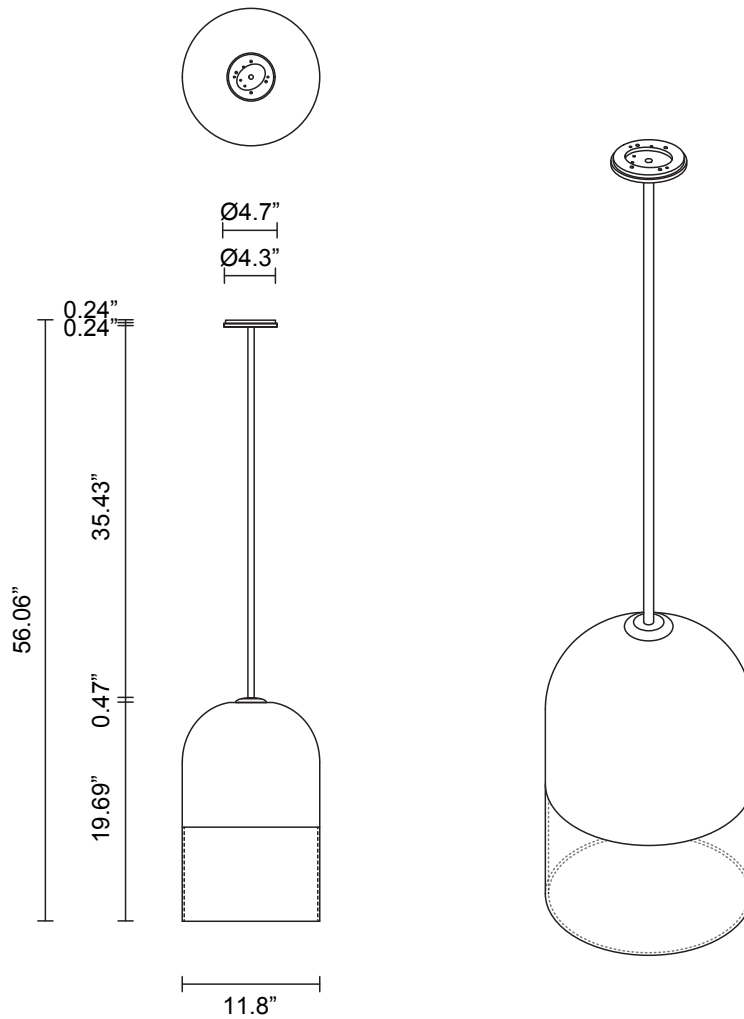

INDI COLLECTION
EXTRA LARGE PENDANT

ARTICOLOSTUDIOS.COM

23V2

ABOUT INDI

Indi pairs historic craftsmanship and traditional handicrafts through the tactility of textured weaving, creating a contemporary modernism.

LEAD TIME

8 - 10 weeks

LIGHT SOURCE

120V E26 9W LED
2700k warm white
800 lumens
Dimmable
Lamp included

INSTALLATION

Supplied with mounting plate to fit
4.0 square Jbox

ROD LENGTH

Rod lengths range between 15.75"
(400mm) - 63" (1600mm), in
increments of 3.94" (100mm).

WEIGHT

17.6 lb

CERTIFICATION STANDARD

UL

WARRANTY

3 years

FITTING FINISHES

Brass
Mid Bronze
Satin Nickel
Black Electroplate
White Powder Coat
Graphite Powder Coat

SHADE COLOURS

Clear
Smoke
Grey

WEAVE COLOURS

Black
Natural
Sand
White
Teal
Olive

*All weave colours available individually
or in a 2/3 split combination.