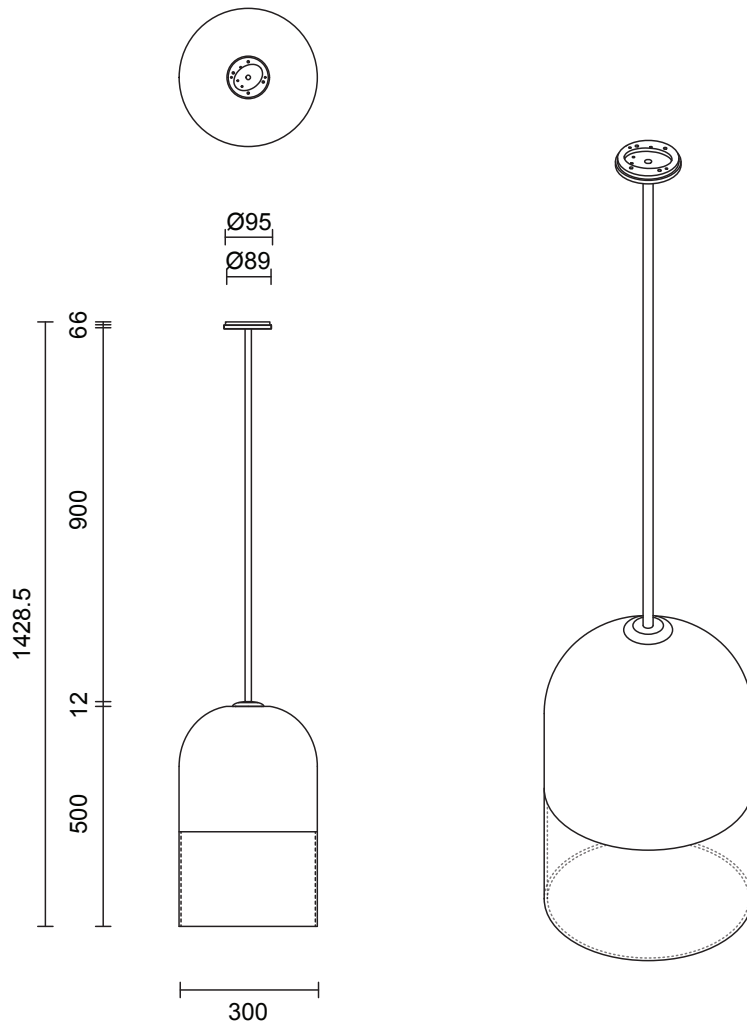

INDI COLLECTION
EXTRA LARGE PENDANT

ARTICOLOSTUDIOS.COM

24/4

ABOUT INDI

Indi pairs historic craftsmanship and traditional handicrafts through the tactility of textured weaving, creating a contemporary modernism.

LEAD TIME

6 - 8 weeks

LIGHT SOURCE

240V E27 95mm 8W LED
2700k warm white
700 lumens
Dimmable
Lamp included

ROD LENGTH

Rod lengths range between
400mm - 1600mm, in increments
of 100mm.

WEIGHT

9kg

CERTIFICATION

CE/AU

WARRANTY

3 years

FITTING FINISHES

Brass
Bronze*
Satin Nickel
Black Electroplate
White Powder Coat
Black Powder Coat

* As Bronze is a hand applied finish
the depth of colour will vary

SHADE COLOURS

Clear

WEAVE COLOURS

Black
Natural
Sand
White
Teal

*All weave colours available individually
or in a 2/3 split combination.