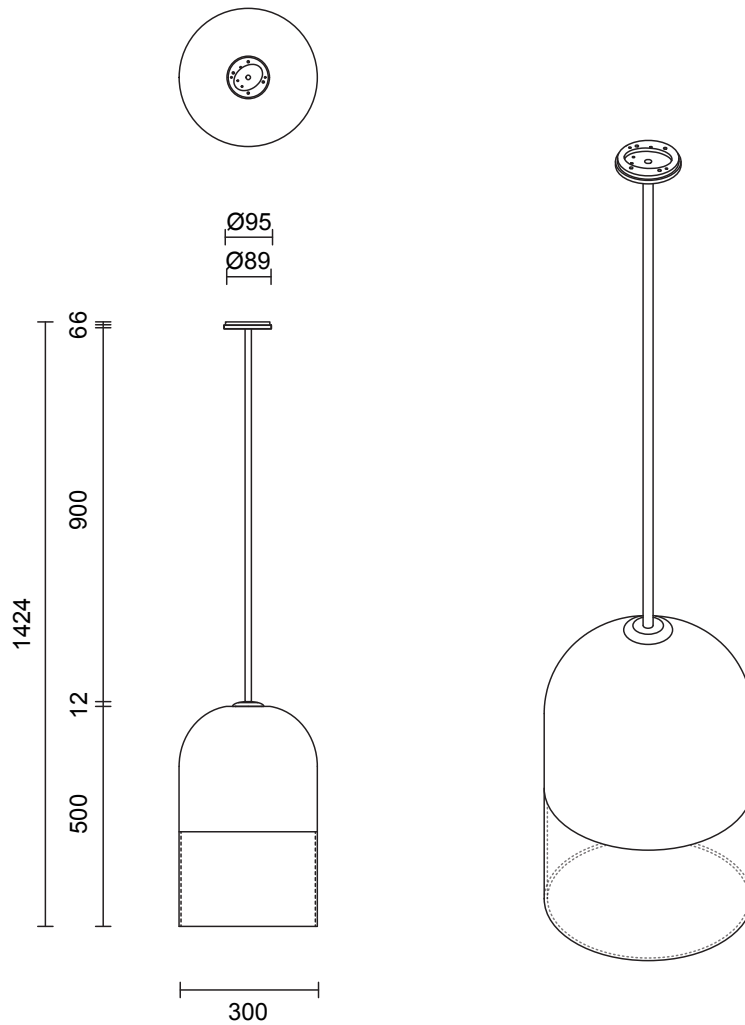

INDI COLLECTION
EXTRA LARGE PENDANT

ARTICOLOSTUDIOS.COM

23V2

ABOUT INDI

Indi pairs historic craftsmanship and traditional handicrafts through the tactility of textured weaving, creating a contemporary modernism.

LEAD TIME

6 - 8 weeks

LIGHT SOURCE

240V E27 95mm 8W LED
2700k warm white
700 lumens
Dimmable
Lamp included

ROD LENGTH

Rod lengths range between
400mm - 1600mm, in increments
of 100mm.

WEIGHT

9kg

CERTIFICATION

CE/AU

WARRANTY

3 years

FITTING FINISHES

Brass
Mid Bronze
Satin Nickel
Black Electroplate
White Powder Coat
Black Powder Coat

SHADE COLOURS

Clear
Smoke

WEAVE COLOURS

Black
Natural
Sand
White
Teal
Olive

*All weave colours available individually
or in a 2/3 split combination.