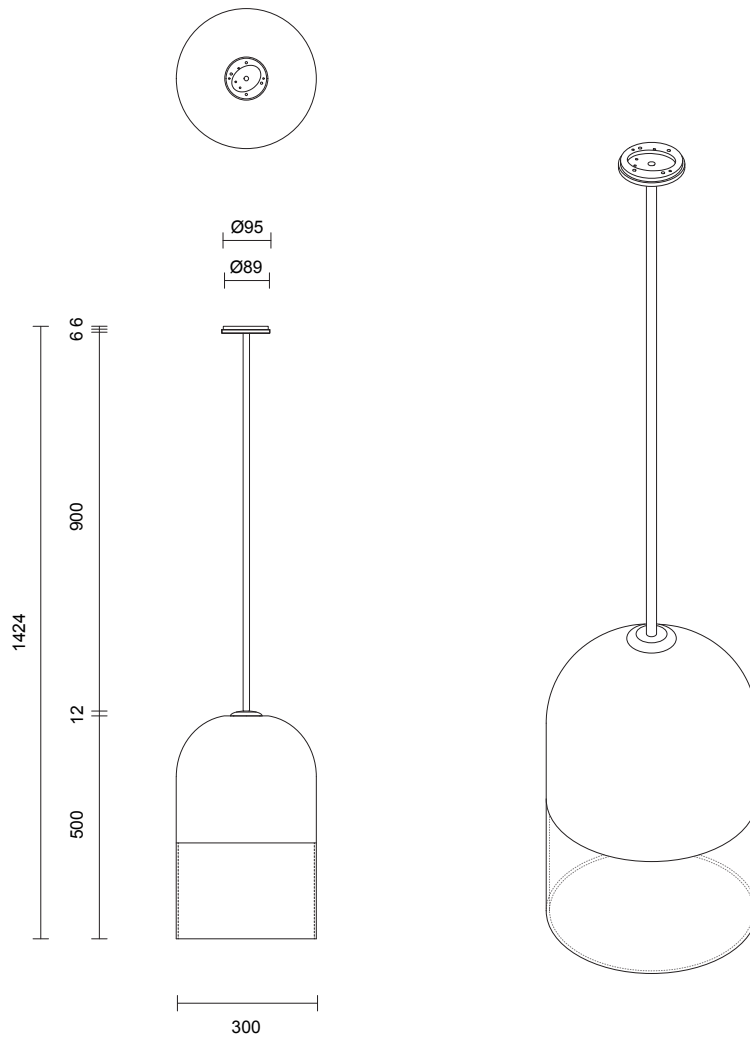

INDI COLLECTION

EXTRA LARGE PENDANT

ARTICOLOSTUDIOS.COM

23V1

ABOUT INDI

Indi pairs historic craftsmanship and traditional handicrafts through the tactility of textured weaving, creating a contemporary modernism.

LEAD TIME

6 - 8 weeks

LIGHT SOURCE

240V E27 95mm 8W LED
2700k warm white
700 lumens
Dimmable
Lamp included

ROD LENGTH

Rod lengths range between
400mm - 1600mm, in increments
of 100mm.

WEIGHT

9kg

CERTIFICATION

CE/AU

WARRANTY

3 years

FITTING FINISHES

Brass
Mid Bronze
Satin Nickel
Black Electroplate
White Powder Coat
Graphite Powder Coat

SHADE COLOURS

Clear
Smoke

WEAVE COLOURS

Black
Natural
Sand
White
Teal
Olive

*All weave colours available individually
or in a 2/3 split combination.