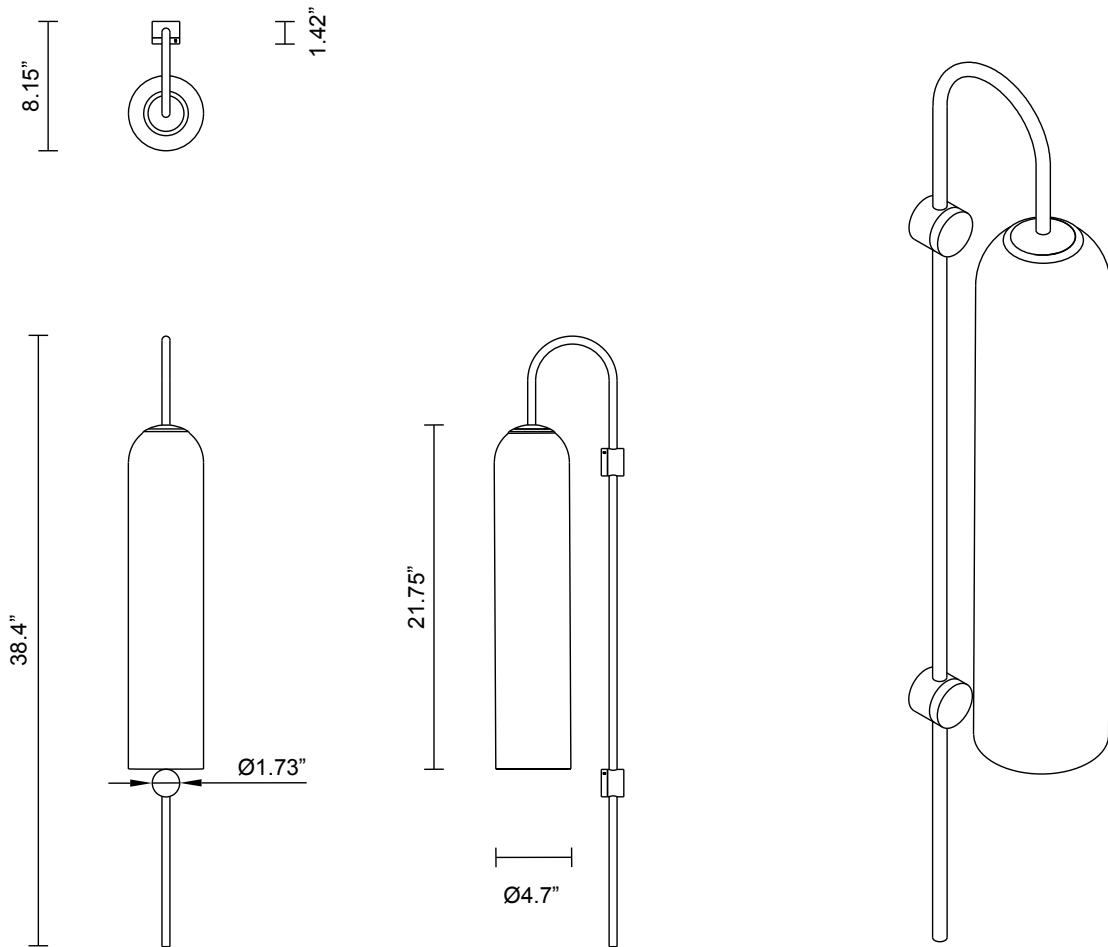

FLOAT COLLECTION
GLIDE WALL SCONCE

FLOAT COLLECTION

GLIDE WALL SCONCE

ARTICOLOSTUDIOS.COM

24V1

ABOUT FLOAT

Float evokes an inherent sense of refinement through its design cues of a bygone era.

LEAD TIME

8 - 10 weeks

LIGHT SOURCE

120V GU10 7W LED
2700K warm white
500 lumens
Dimmable
Lamp included

INSTALLATION

Supplied with mounting plate to fit
4,0 square Jbox

WEIGHT

10 lb

CERTIFICATION STANDARD

UL

WARRANTY

3 years

FITTING FINISHES

Brass
Bronze*
Satin Nickel
Black Electroplate

*As Bronze is a hand applied finish, the depth of colour will vary

SHADE COLOURS

Snow
Smoke
Grey
Clear