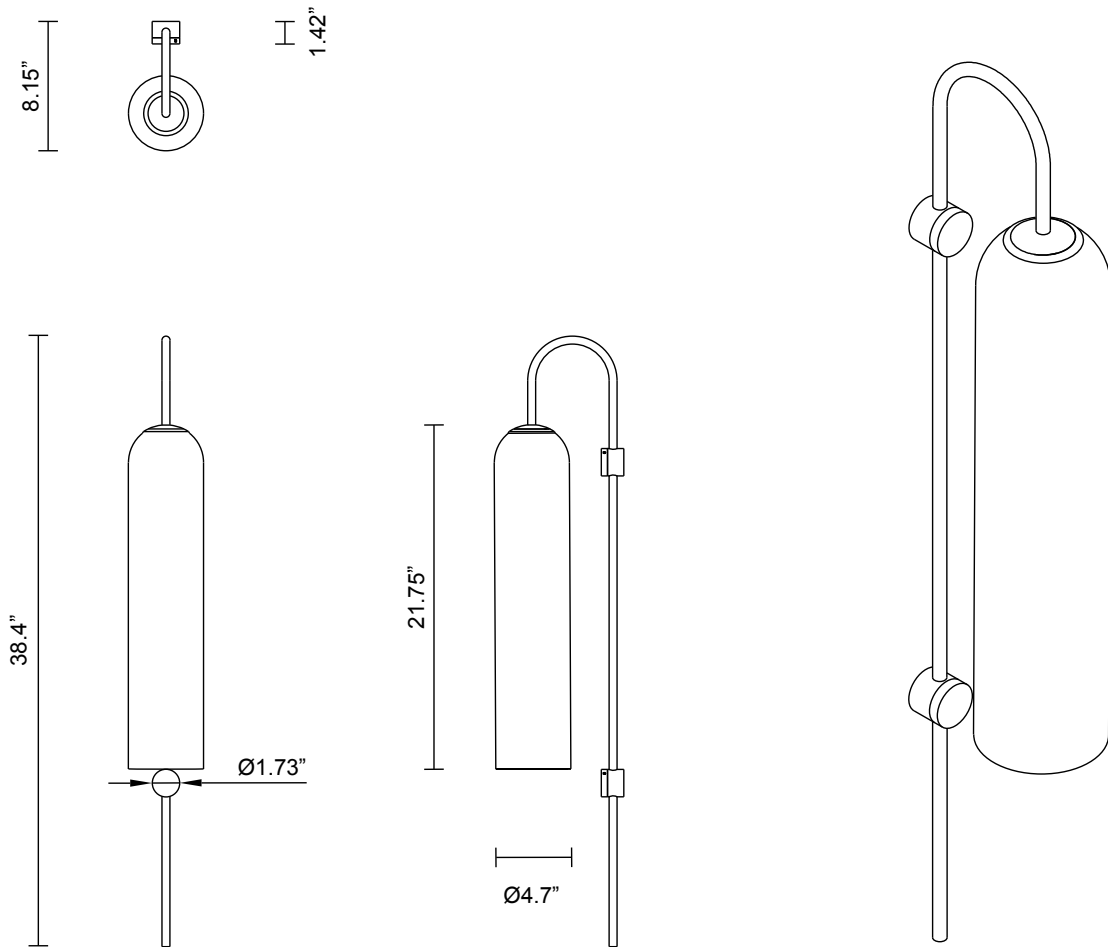

FLOAT COLLECTION
GLIDE WALL SCONCE

FLOAT COLLECTION

GLIDE WALL SCONCE

ARTICOLOSTUDIOS.COM

23V3

ABOUT FLOAT

Float evokes an inherent sense of refinement through its design cues of a bygone era.

LEAD TIME

8 - 10 weeks

LIGHT SOURCE

120V GU10 7W LED
2700K warm white
500 lumens
Dimmable
Lamp included

INSTALLATION

Supplied with mounting plate to fit
4.0 square Jbox

WEIGHT

10 lb

CERTIFICATION STANDARD

UL

WARRANTY

3 years

FITTING FINISHES

Brass
Mid Bronze
Satin Nickel
Black Electroplate

SHADE COLOURS

Snow
Smoke
Grey
Clear