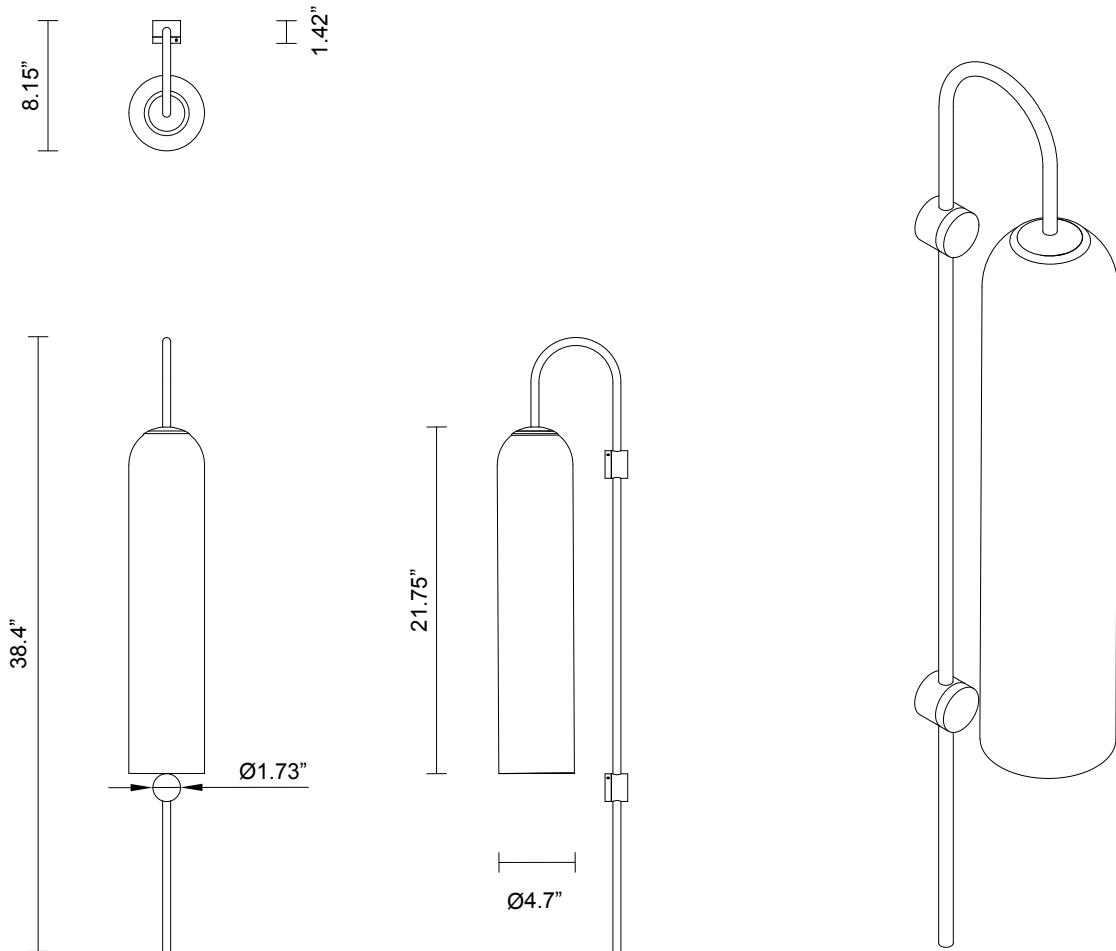

FLOAT COLLECTION
GLIDE WALL SCONCE

FLOAT COLLECTION

GLIDE WALL SCONCE

ARTICOLOSTUDIOS.COM

23V1

ABOUT FLOAT

Float evokes an inherent sense of refinement through its design cues of a bygone era.

LEAD TIME

8 - 10 weeks

LIGHT SOURCE

120V GU10 7W LED
2700K warm white
500 lumens
Dimmable
Lamp included

INSTALLATION

Supplied with mounting plate to fit
4.0 square Jbox

WEIGHT

10 lb

CERTIFICATION

US/ETL/CA

WARRANTY

3 years

FITTING FINISHES

Brass
Mid Bronze
Satin Nickel
Black Electroplate

SHADE COLOURS

Snow
Drunken Emerald
Smoke
Grey
Clear