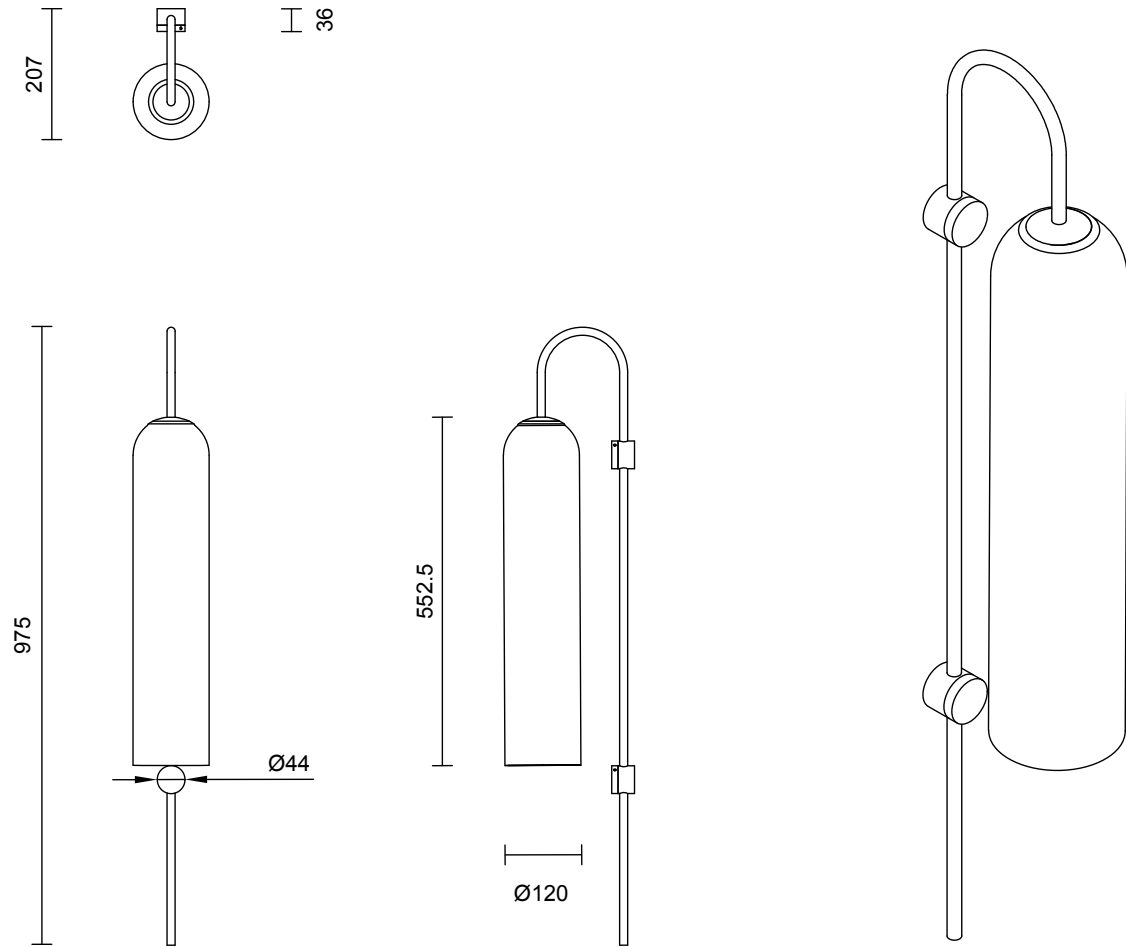

FLOAT COLLECTION
GLIDE WALL SCONCE

FLOAT COLLECTION

GLIDE WALL SCONCE

ARTICOLOSTUDIOS.COM

24V/2

ABOUT FLOAT

Float evokes an inherent sense of refinement through its design cues of a bygone era.

LEAD TIME

6 - 8 weeks

LIGHT SOURCE

240V GU10 7W LED 60°
3000K warm white
600 lumens
Dimmable
Lamp included

WEIGHT

5kg

CERTIFICATION

CE/AU

WARRANTY

3 years

FITTING FINISHES

Brass
Bronze*
Satin Nickel
Black Electroplate

* As Bronze is a hand applied finish the depth of colour will vary

SHADE COLOURS

Snow
Smoke
Grey
Clear