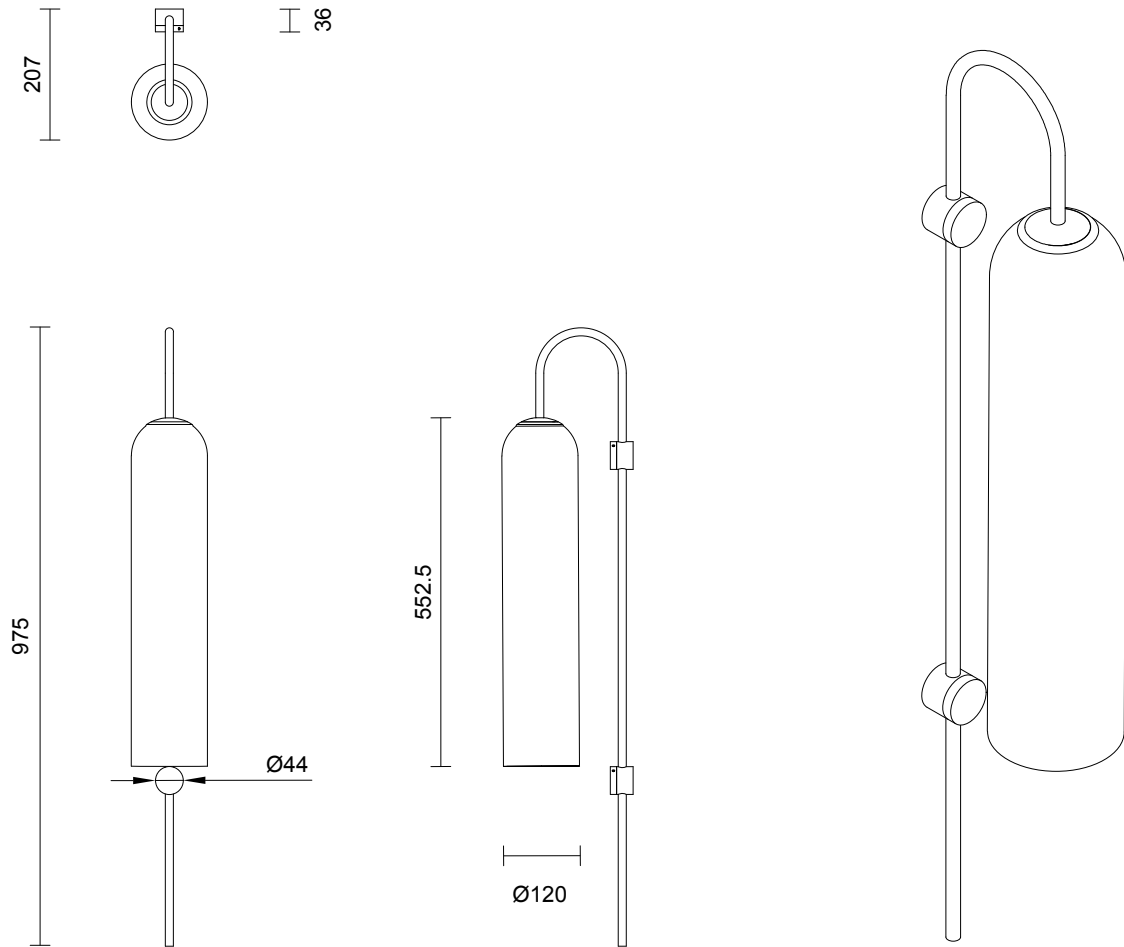

FLOAT COLLECTION
GLIDE WALL SCONCE

FLOAT COLLECTION

GLIDE WALL SCONCE

ARTICOLOSTUDIOS.COM

23V1

ABOUT FLOAT

Float evokes an inherent sense of refinement through its design cues of a bygone era.

LEAD TIME

6 - 8 weeks

LIGHT SOURCE

240V GU10 7W LED 35°
3000K warm white
500 lumens
Dimmable
Lamp included

WEIGHT

5kg

CERTIFICATION

CE/AU

WARRANTY

3 years

FITTING FINISHES

Brass
Mid Bronze
Satin Nickel
Black Electroplate

SHADE COLOURS

Snow
Drunken Emerald
Smoke
Grey
Clear