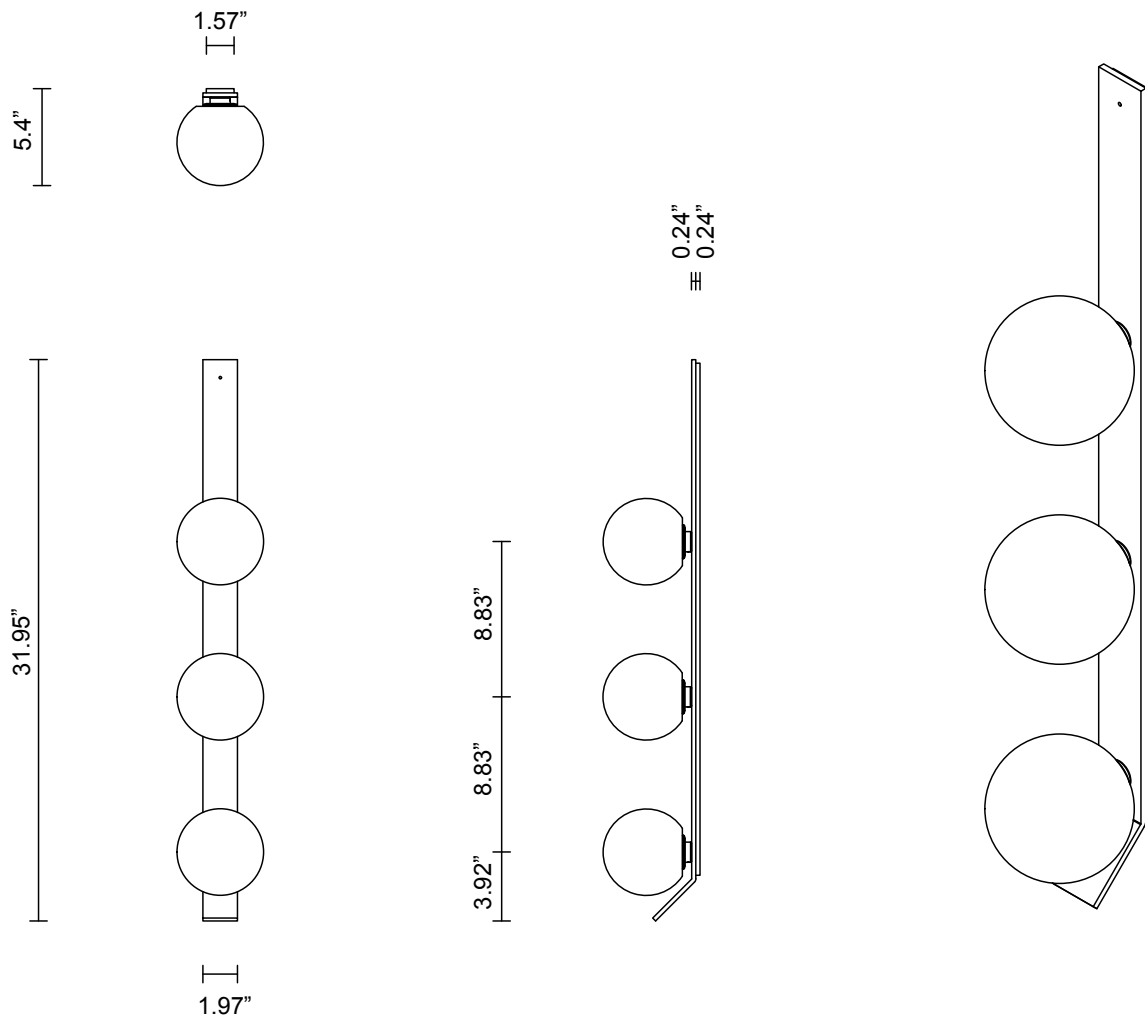

FIZI COLLECTION

ARTICOLOSTUDIOS.COM

KICK TRIPLE BALL WALL SCONCE

24V1

ABOUT FIZI

Fizi's mesmerizing explosion of bubbles are suspended in champagne-like effervescence.

LEAD TIME

8 - 10 weeks

LIGHT SOURCE

2 x 12V G4 2.5W LED bipin
2700k warm white
750 total lumen output
Dimmable
Lamps included

INSTALLATION

Supplied with external driver and mounting plate to fit 4.0 square Jbox

WEIGHT

18 lb

CERTIFICATION STANDARD

UL

WARRANTY

3 years

FITTING DESIGN

Kick
Flat

FITTING FINISH

Brass
Bronze*
Satin Nickel
Black Electroplate
White Powder Coat
Black Powder Coat

*As Bronze is a hand applied finish, the depth of colour will vary