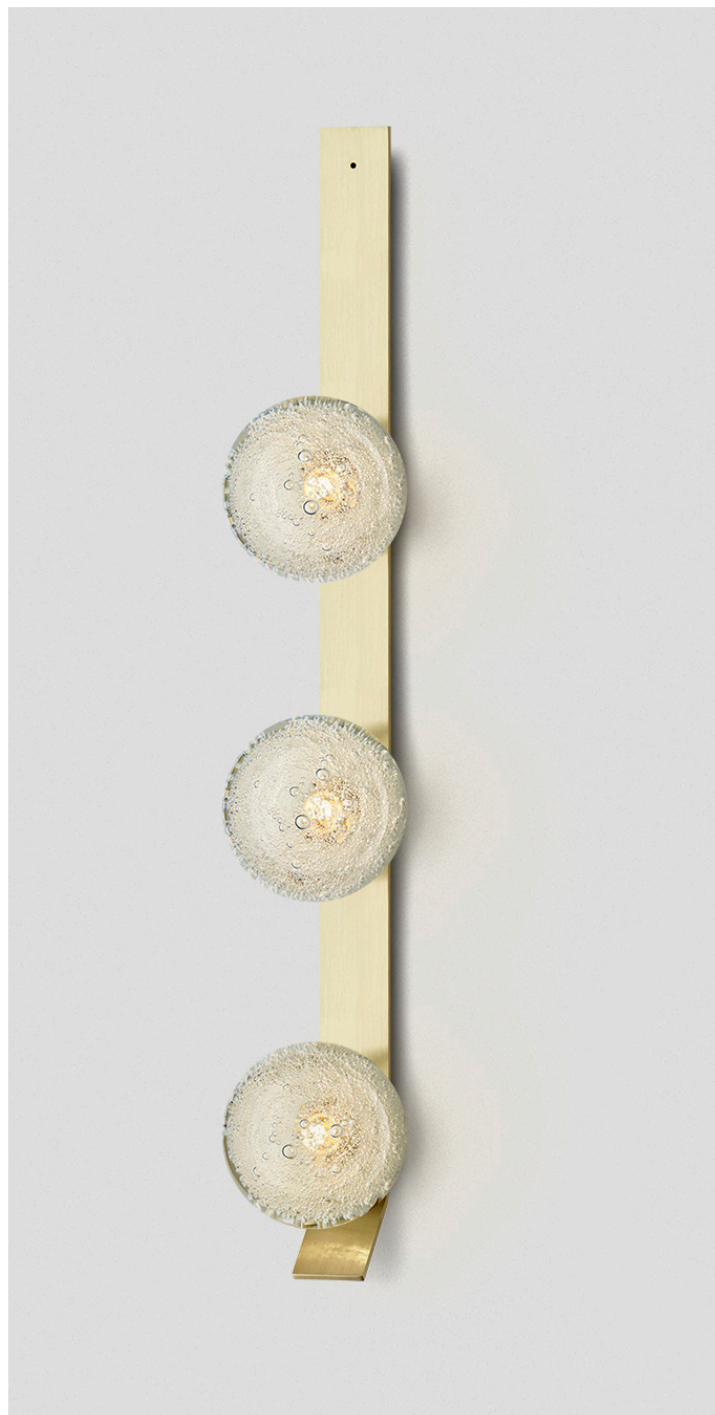

FIZI COLLECTION
KICK TRIPLE BALL WALL SCONCE

FIZI COLLECTION

ARTICOLOSTUDIOS.COM

KICK TRIPLE BALL WALL SCONCE

24V1

ABOUT FIZI

Fizi's mesmerizing explosion of bubbles are suspended in champagne-like effervescence.

LEAD TIME

8 - 10 weeks

LIGHT SOURCE

2 x 12V G4 2.5W LED bipin
2700k warm white
750 total lumen output
Dimmable
Lamps included

INSTALLATION

Supplied with external driver and mounting plate to fit 4.0 square Jbox

FITTING FINISH

Brass
Bronze*
Satin Nickel
Black Electroplate
White Powder Coat
Black Powder Coat

*As Bronze is a hand applied finish, the depth of colour will vary