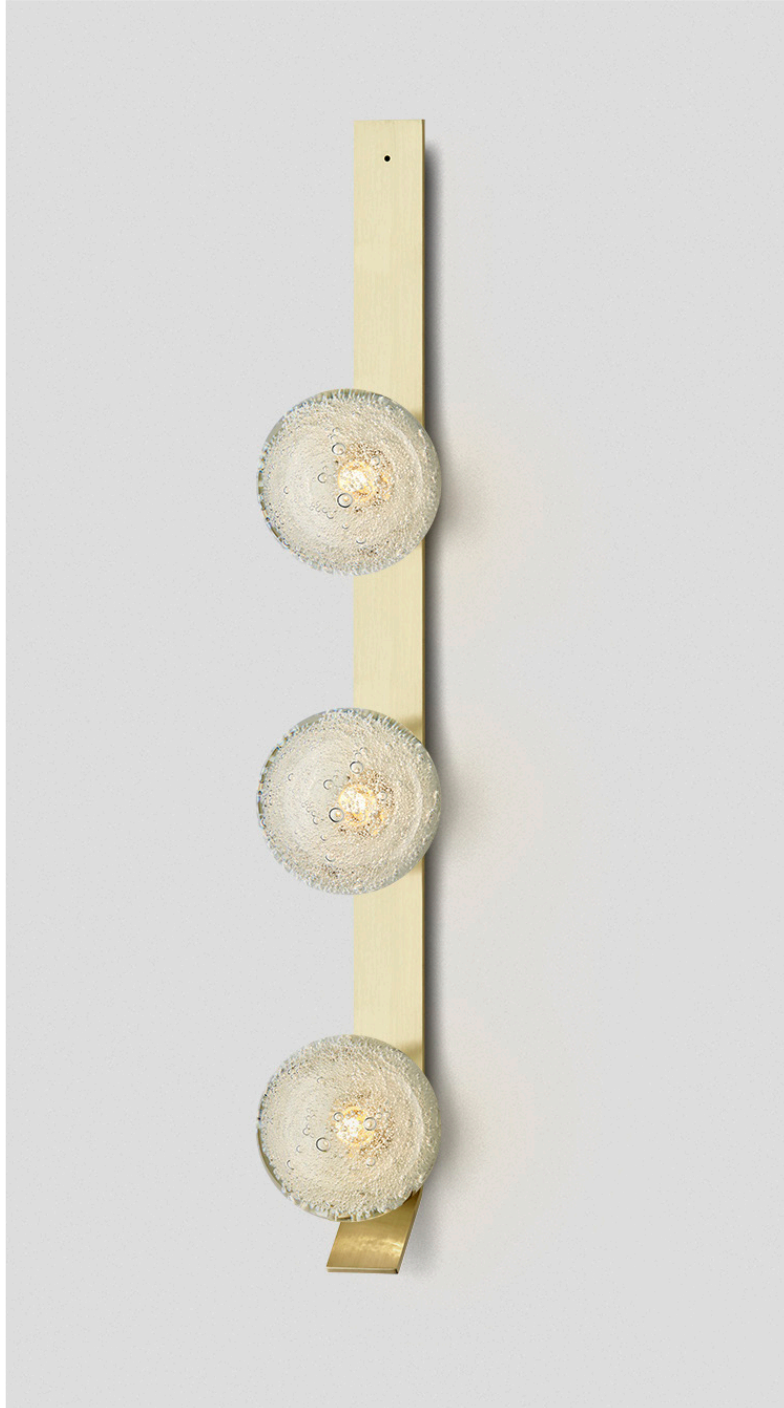

FIZI COLLECTION
KICK TRIPLE BALL WALL SCONCE

FIZI COLLECTION

ARTICOLOSTUDIOS.COM

KICK TRIPLE BALL WALL SCONCE

24/2

ABOUT FIZI

Fizi's mesmerizing explosion of bubbles are suspended in champagne-like effervescence.

LEAD TIME

6 - 8 weeks

LIGHT SOURCE

3 x 12V G4 2.5W LED Bi-PIN
2700k warm white
250 lumens
Dimmable
Lamps included

INSTALLATION

Supplied with external driver

WEIGHT

8.5kg

CERTIFICATION

CE/AU

WARRANTY

3 years

FITTING DESIGN

Kick
Flat

FITTING FINISH

Brass
Bronze*
Satin Nickel
Black Electroplate
White Powder Coat
Black Powder Coat

* As Bronze is a hand applied finish the depth of colour will vary