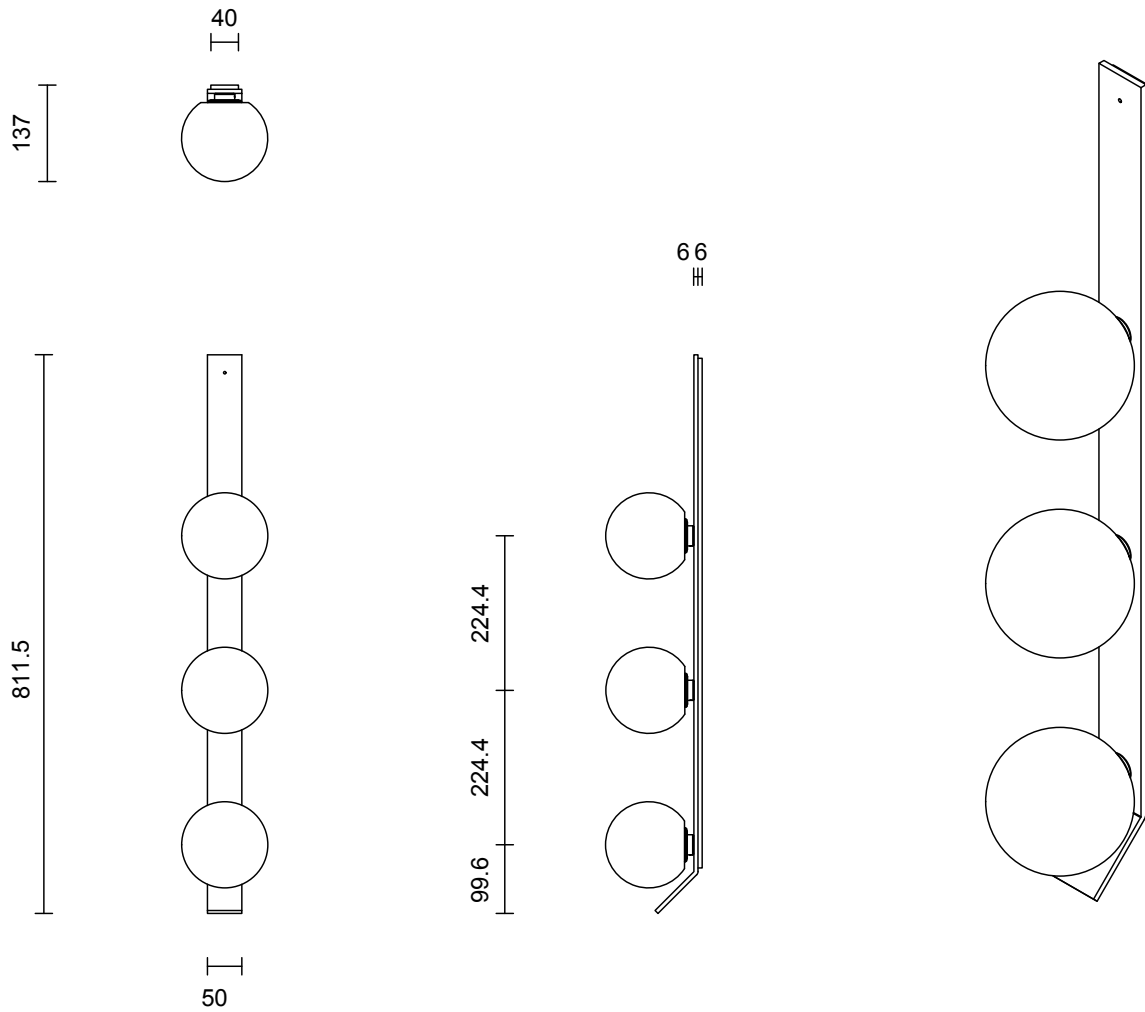

FIZI COLLECTION

ARTICOLOSTUDIOS.COM

KICK TRIPLE BALL WALL SCONCE

24/2

ABOUT FIZI

Fizi's mesmerizing explosion of bubbles are suspended in champagne-like effervescence.

LEAD TIME

6 - 8 weeks

LIGHT SOURCE

3 x 12V G4 2.5W LED Bi-PIN
2700k warm white
250 lumens
Dimmable
Lamps included

INSTALLATION

Supplied with external driver

WEIGHT

8.5kg

CERTIFICATION

CE/AU

WARRANTY

3 years

FITTING DESIGN

Kick
Flat

FITTING FINISH

Brass
Bronze*
Satin Nickel
Black Electroplate
White Powder Coat
Black Powder Coat

* As Bronze is a hand applied finish the depth of colour will vary