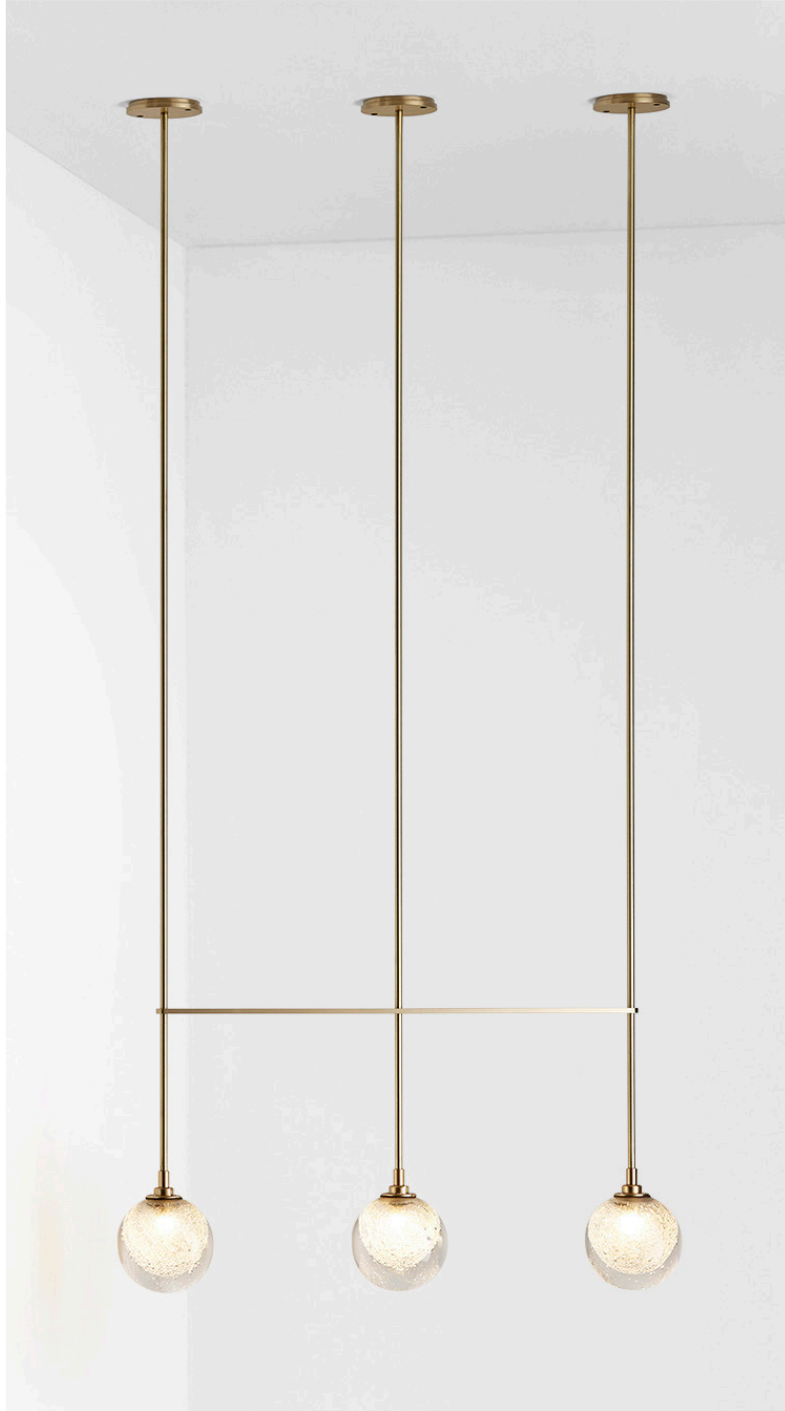

FIZI COLLECTION  
TRIPLE BALL PENDANT

**FIZI COLLECTION**  
**TRIPLE BALL PENDANT**

ARTICOLOSTUDIOS.COM

25V1

**ABOUT FIZI**

Fizi's mesmerizing explosion of bubbles are suspended in champagne-like effervescence.

**LEAD TIME**

8 - 10 weeks

**LIGHT SOURCE**

3 x 12V G4 2.5W LED bipin  
 2700k warm white  
 750 total lumen output  
 Dimmable  
 Lamps included

**INSTALLATION**

Supplied with external driver and mounting plate to fit 4.0 square Jbox

**ROD LENGTH**

Rod lengths range between 23.6" (600mm) - 47.24" (1200mm), in increments of 3.94" (100mm)

**CUSTOMISATION**

Variations to spacing bar can be specified at time of order placement.

**WEIGHT**