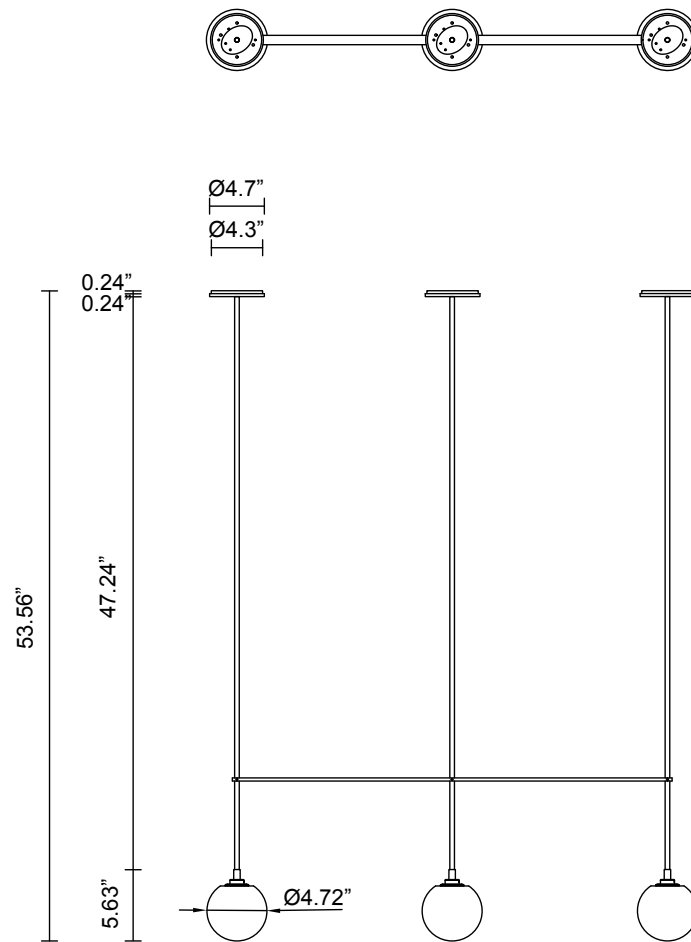

FIZI COLLECTION  
TRIPLE BALL PENDANT

**FIZI COLLECTION**  
**TRIPLE BALL PENDANT**

ARTICOLOSTUDIOS.COM

25V1

**ABOUT FIZI**

Fizi's mesmerizing explosion of bubbles are suspended in champagne-like effervescence.

**LEAD TIME**

8 - 10 weeks

**LIGHT SOURCE**

3 x 12V G4 2.5W LED bipin  
 2700k warm white  
 750 total lumen output  
 Dimmable  
 Lamps included

**INSTALLATION**

Supplied with external driver and mounting plate to fit 4.0 square Jbox

**ROD LENGTH**

Rod lengths range between 23.6" (600mm) - 47.24" (1200mm), in increments of 3.94" (100mm)

**CUSTOMISATION**

Variations to spacing bar can be specified at time of order placement.

**WEIGHT**