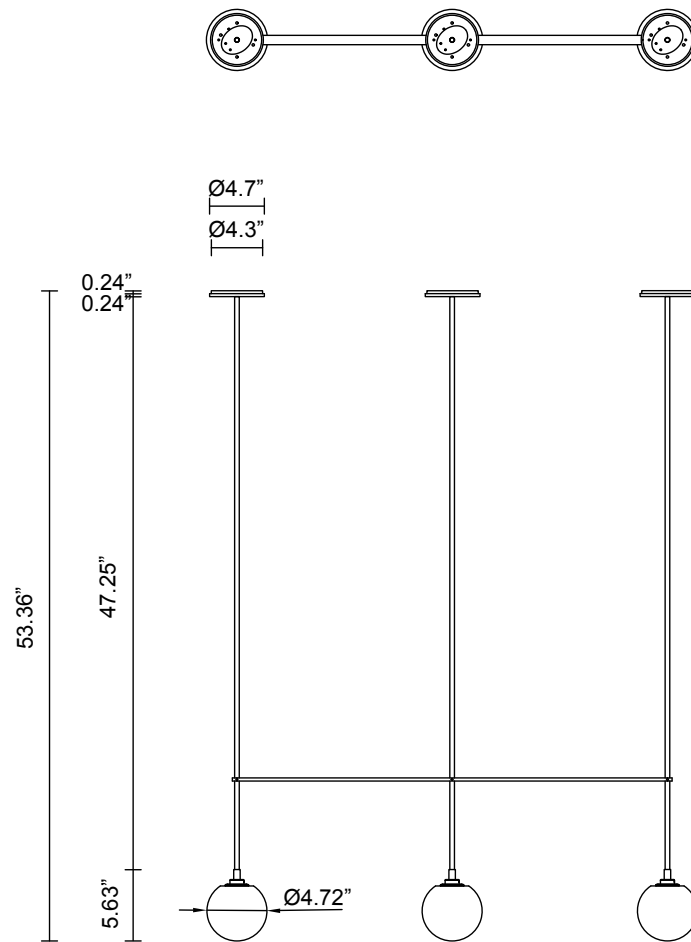

FIZI COLLECTION
TRIPLE BALL PENDANT

FIZI COLLECTION
TRIPLE BALL PENDANT

ARTICOLOSTUDIOS.COM

24V1

ABOUT FIZI

Fizi's mesmerizing explosion of bubbles are suspended in champagne-like effervescence.

LEAD TIME

8 - 10 weeks

LIGHT SOURCE

3 x 12V G4 2.5W LED bipin
2700k warm white
750 total lumen output
Dimmable
Lamps included

INSTALLATION

Supplied with external driver and mounting plate to fit 4.0 square Jbox

ROD LENGTH

Rod lengths range between 23.6" (600mm) - 47.25" (1200mm), in increments of 3.94" (100mm)

CUSTOMISATION

Variations to spacing bar can be specified at time of order placement.

WEIGHT

14 lb

CERTIFICATION STANDARD

UL

WARRANTY

3 years