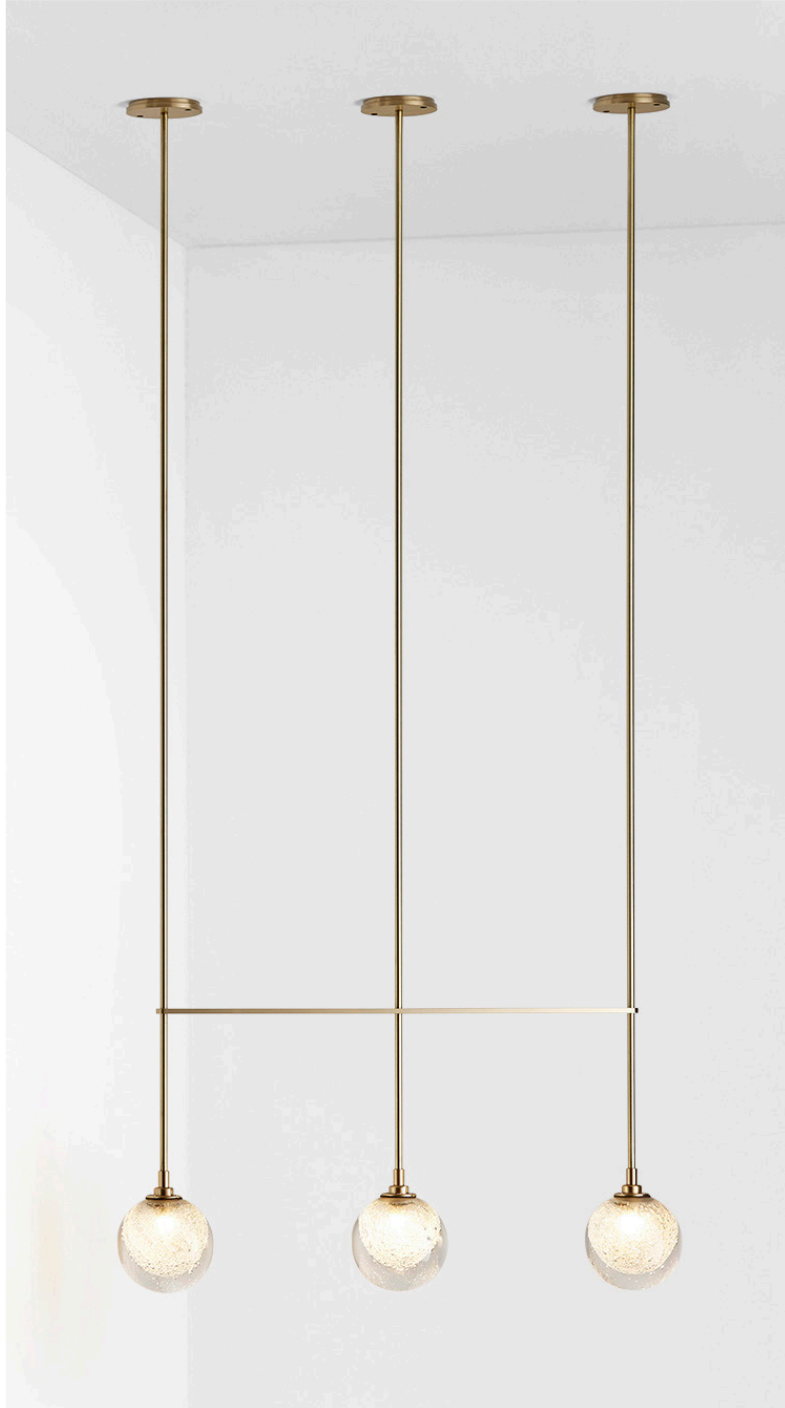

FIZI COLLECTION
TRIPLE BALL PENDANT

FIZI COLLECTION
TRIPLE BALL PENDANT

ARTICOLOSTUDIOS.COM

24V1

ABOUT FIZI

Fizi's mesmerizing explosion of bubbles are suspended in champagne-like effervescence.

LEAD TIME

8 - 10 weeks

LIGHT SOURCE

3 x 12V G4 2.5W LED bipin
2700k warm white
750 total lumen output
Dimmable
Lamps included

INSTALLATION

Supplied with external driver and mounting plate to fit 4.0 square Jbox

ROD LENGTH

Rod lengths range between 23.6" (600mm) - 47.25" (1200mm), in increments of 3.94" (100mm)

FITTING FINISHES

Brass
Bronze*
Satin Nickel
Black Electroplate
White Powder Coat
Black Powder Coat

*As Bronze is a hand applied finish, the depth of colour will vary