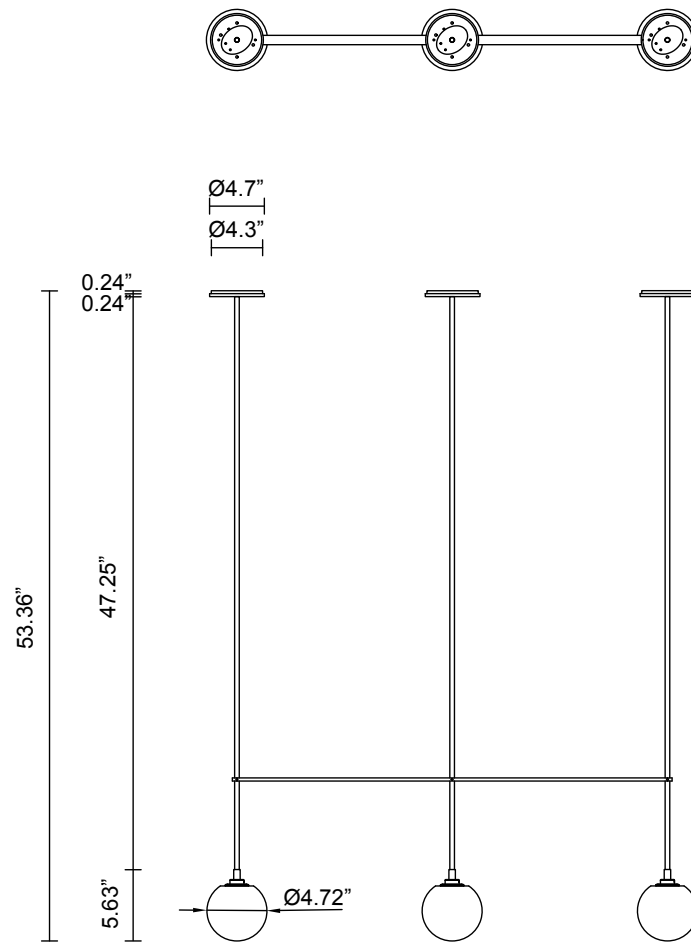

FIZI COLLECTION  
TRIPLE BALL PENDANT

FIZI COLLECTION  
TRIPLE BALL PENDANT

ARTICOLOSTUDIOS.COM

23V4

**ABOUT FIZI**

Fizi's mesmerizing explosion of bubbles are suspended in champagne-like effervescence.

**LEAD TIME**

8 - 10 weeks

**LIGHT SOURCE**

3 x 12V G4 2.5W LED bipin  
2700k warm white  
750 total lumen output  
Dimmable  
Lamps included

**INSTALLATION**

Supplied with external driver and mounting plate to fit 4.0 square Jbox

**ROD LENGTH**

Rod lengths range between 23.6" (600mm) - 47.25" (1200mm), in increments of 3.94" (100mm)

**CUSTOMISATION**

Variations to spacing bar can be specified at time of order placement.

**WEIGHT**