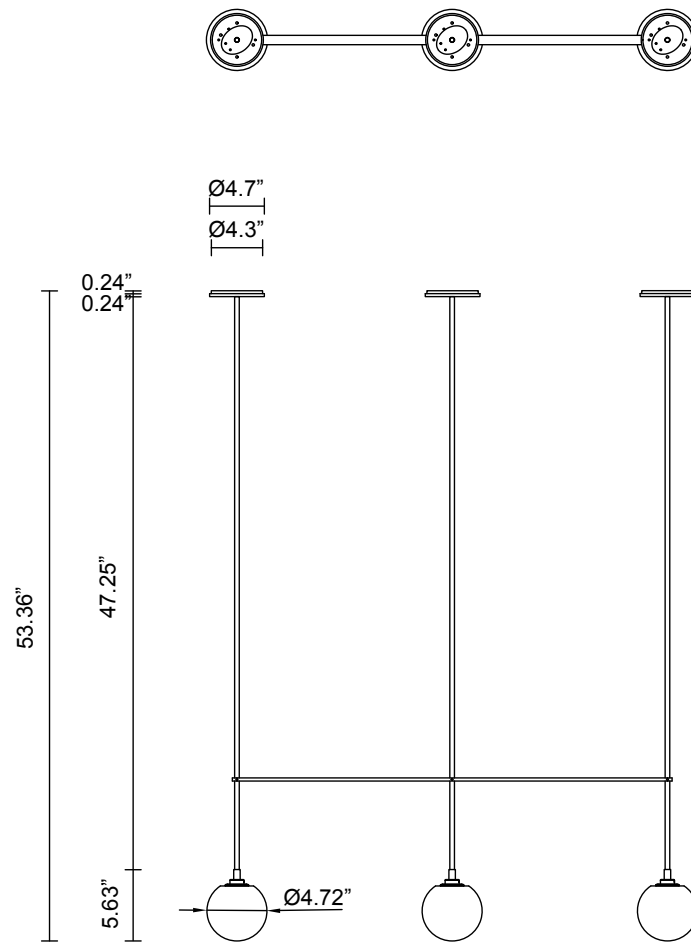

FIZI COLLECTION  
TRIPLE BALL PENDANT

FIZI COLLECTION  
TRIPLE BALL PENDANT

ARTICOLOSTUDIOS.COM

23V3

**ABOUT FIZI**

Fizi's mesmerizing explosion of bubbles are suspended in champagne-like effervescence.

**LEAD TIME**

8 - 10 weeks

**LIGHT SOURCE**

3 x 12V G4 2.5W LED bipin  
2700k warm white  
750 total lumen output  
Dimmable  
Lamps included

**INSTALLATION**

Supplied with external driver and mounting plate to fit 4.0 square Jbox

**ROD LENGTH**

Rod lengths range between 23.6" (600mm) - 47.25" (1200mm), in increments of 3.94" (100mm)

**CUSTOMISATION**

Variations to spacing bar can be specified at time of order placement.

**WEIGHT**