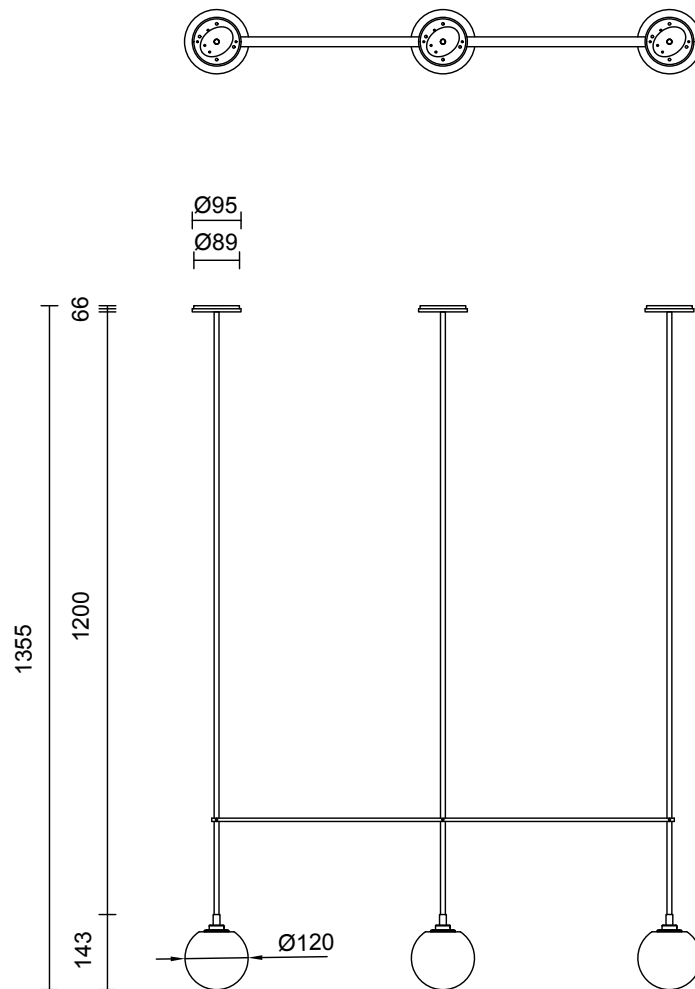

FIZI COLLECTION
TRIPLE BALL PENDANT

FIZI COLLECTION
TRIPLE BALL PENDANT

ARTICOLOSTUDIOS.COM

24V2

ABOUT FIZI

Fizi's mesmerizing explosion of bubbles are suspended in champagne-like effervescence.

LEAD TIME

6 - 8 weeks

LIGHT SOURCE

3 x 12V G4 2.5W LED Bi-PIN
2700k warm white
250 lumens
Dimmable
Lamps included

INSTALLATION

Supplied with external driver

ROD LENGTH

Rod lengths range between 600mm - 1200mm, in increments of 100mm.

CUSTOMISATION

Variations to spacing bar can be specified at time of order placement.

WEIGHT

9.5kg

CERTIFICATION

CE/AU

WARRANTY

3 years