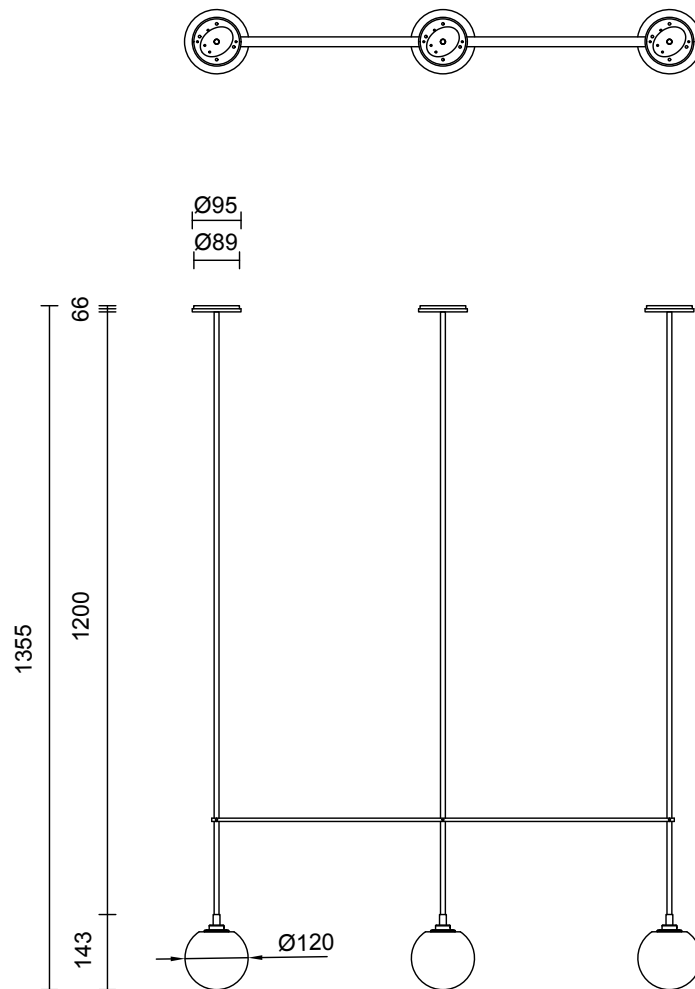

FIZI COLLECTION
TRIPLE BALL PENDANT

FIZI COLLECTION
TRIPLE BALL PENDANT

ARTICOLOSTUDIOS.COM

23V3

ABOUT FIZI

Fizi's mesmerizing explosion of bubbles are suspended in champagne-like effervescence.

LEAD TIME

6 - 8 weeks

LIGHT SOURCE

3 x 12V G4 2W LED bipin
2700k warm white
600 total lumens output
Dimmable
Lamps included

INSTALLATION

Supplied with external driver

ROD LENGTH

Rod lengths range between 600mm - 1200mm, in increments of 100mm.

CUSTOMISATION

Variations to spacing bar can be specified at time of order placement.

WEIGHT

9.5kg

CERTIFICATION

CE/AU

WARRANTY

3 years