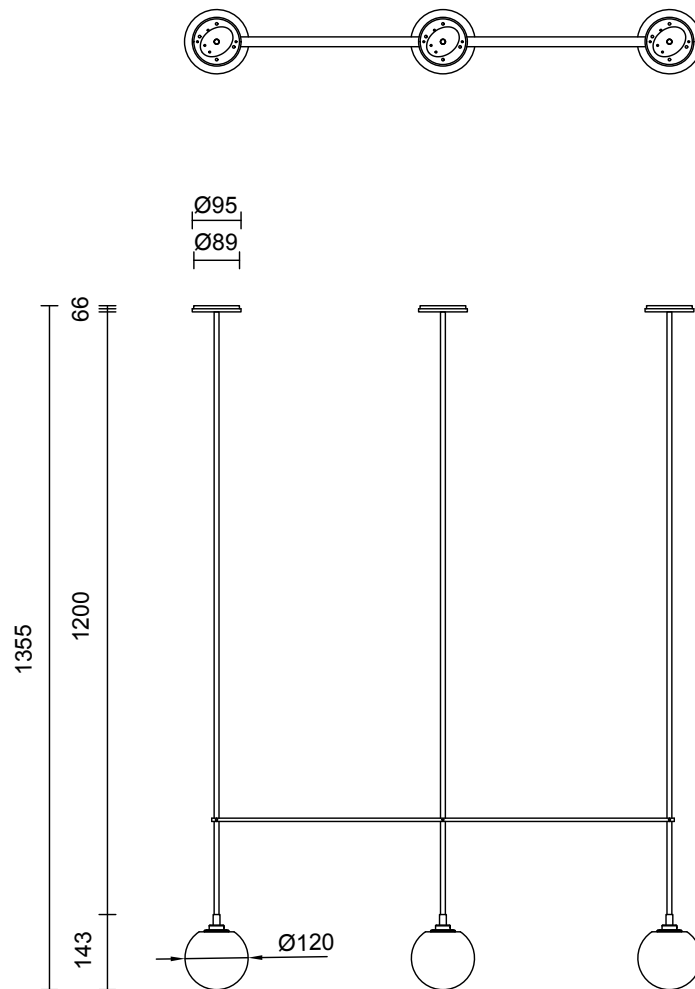

FIZI COLLECTION
TRIPLE BALL PENDANT

ARTICOLOSTUDIOS.COM

23V2

ABOUT FIZI

Fizi's mesmerizing explosion of bubbles are suspended in champagne-like effervescence.

LEAD TIME

6 - 8 weeks

LIGHT SOURCE

3 x 12V G4 2W LED bipin
2700k warm white
600 total lumens output
Dimmable
Lamps included

INSTALLATION

Supplied with external driver

ROD LENGTH

Rod lengths range between 600mm - 1200mm, in increments of 100mm.

CUSTOMISATION

Variations to spacing bar can be specified at time of order placement.

WEIGHT

9.5kg

CERTIFICATION

CE/AU

WARRANTY

3 years

FITTING FINISHES

Brass
Mid Bronze
Satin Nickel
Black Electroplate
White Powder Coat
Graphite Powder Coat