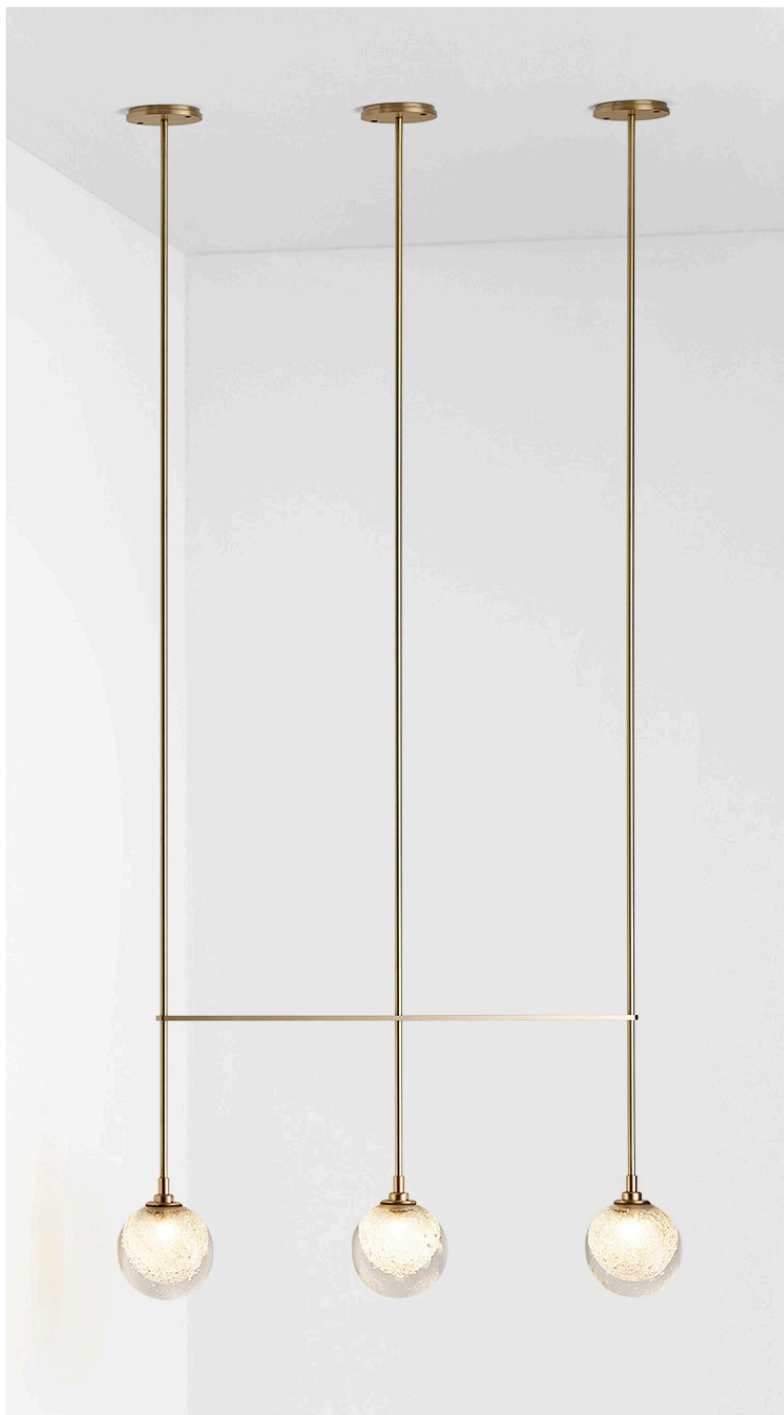

FIZI COLLECTION  
TRIPLE BALL PENDANT

FIZI COLLECTION  
TRIPLE BALL PENDANT

ARTICOLOSTUDIOS.COM

23V2

**ABOUT FIZI**

Fizi's mesmerizing explosion of bubbles are suspended in champagne-like effervescence.

**LEAD TIME**

6 - 8 weeks

**LIGHT SOURCE**

3 x 12V G4 2W LED bipin  
2700k warm white  
600 total lumens output  
Dimmable  
Lamps included

**INSTALLATION**

Supplied with external driver

**ROD LENGTH**

Rod lengths range between 600mm - 1200mm, in increments of 100mm.

**CUSTOMISATION**

Variations to spacing bar can be specified at time of order placement.

**WEIGHT**

9.5kg

**CERTIFICATION**

CE/AU

**WARRANTY**

3 years

**FITTING FINISHES**

Brass  
Mid Bronze  
Satin Nickel  
Black Electroplate  
White Powder Coat  
Graphite Powder Coat