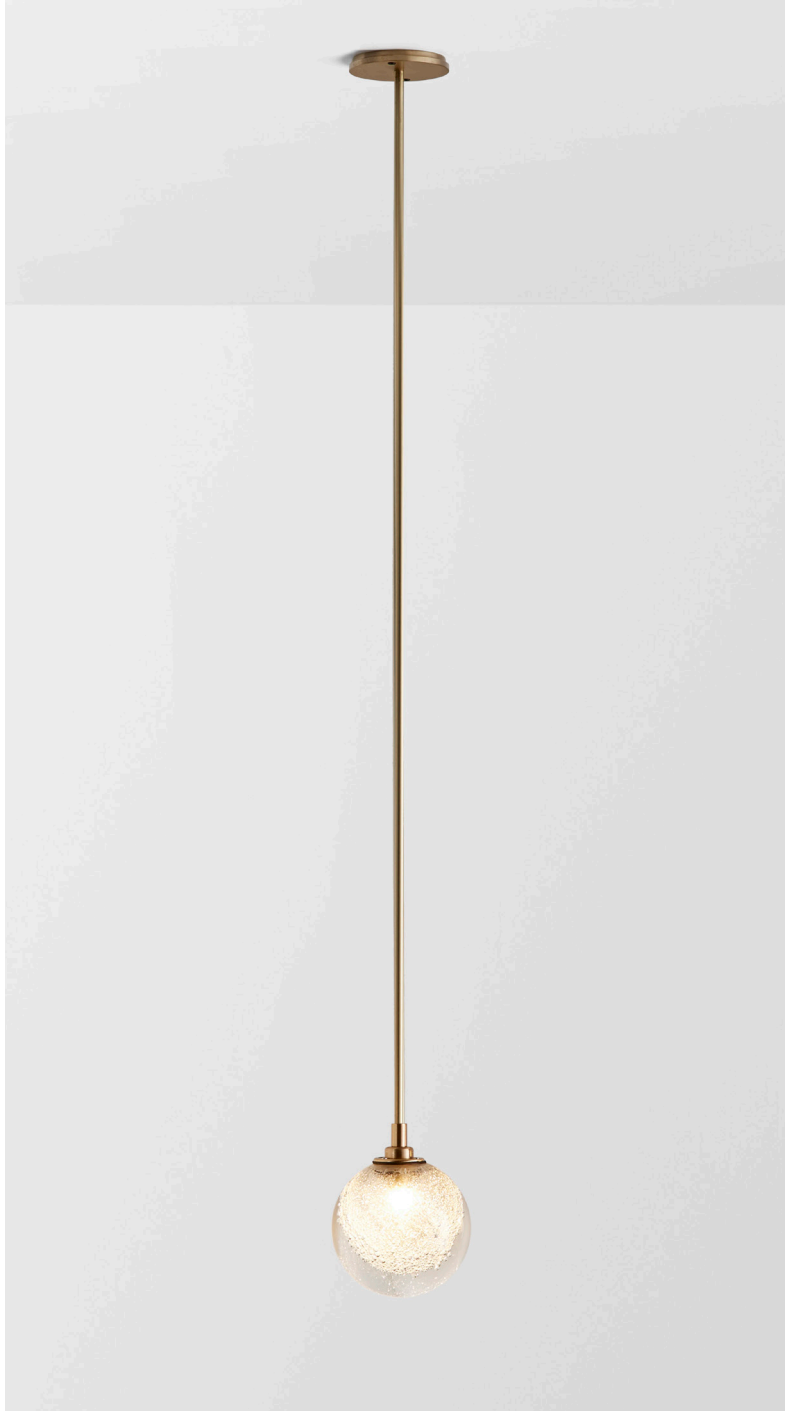

FIZI COLLECTION
SINGLE PENDANT

FIZI COLLECTION
SINGLE PENDANT

ARTICOLOSTUDIOS.COM

20V2

ABOUT FIZI

Fizi's mesmerizing explosion of bubbles are suspended in champagne-like effervescence.

LEAD TIME

6 - 8 weeks

LIGHT SOURCE

2.5W LED G4 Bipin
250 lumens
2700K warm white
90+ CRI
Dimmable lamp included

WEIGHT

3 kg

INSTALLATION

Supplied with an external driver

CERTIFICATION

CE/AU

WARRANTY

3 years

FITTING FINISHES

Brass
Bronze*
Satin Nickel
Black Electroplate
White Powder Coat
Black Powder Coat
* As Bronze is a hand applied finish
the depth of colour will vary

SHADE COLOURS

Fizi

METAL FINISHES

Brass

Bronze

Electroplate
Black

Satin Nickel

Black
Powder Coat

White
Powder Coat