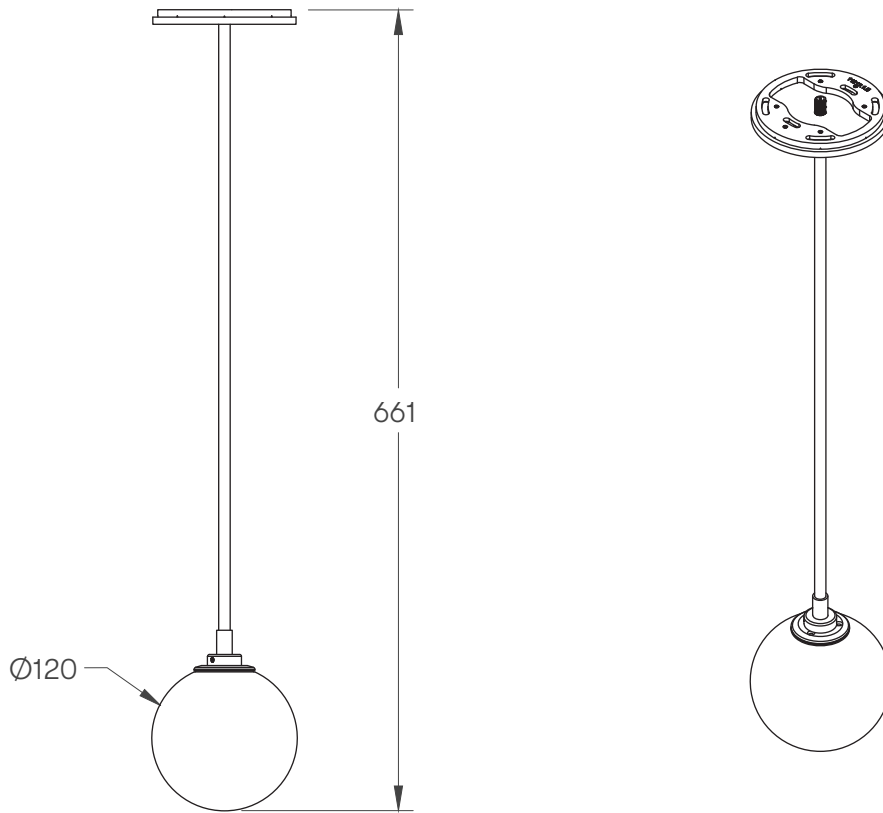

FIZI COLLECTION
SINGLE PENDANT

FIZI COLLECTION
SINGLE PENDANT

ARTICOLOSTUDIOS.COM

20V2

ABOUT FIZI

Fizi's mesmerizing explosion of bubbles are suspended in champagne-like effervescence.

LEAD TIME

6 - 8 weeks

LIGHT SOURCE

2.5W LED G4 Bipin
250 lumens
2700K warm white
90+ CRI
Dimmable lamp included

WEIGHT

3 kg

INSTALLATION

Supplied with an external driver

CERTIFICATION

CE/AU