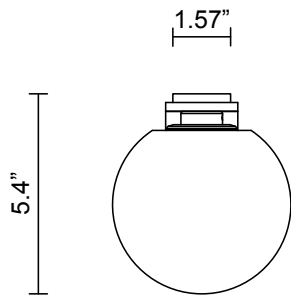

FIZI COLLECTION

ARTICOLOSTUDIOS.COM

KICK WALL SCONCE

0.24"
± 0.24"