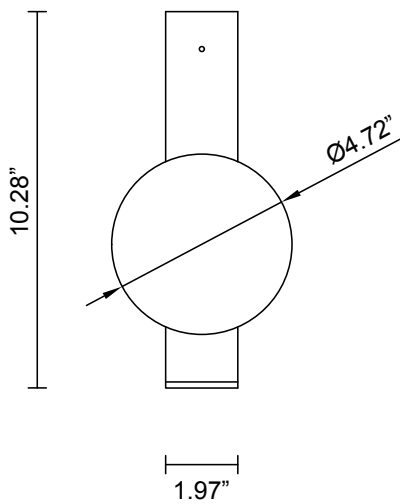

24V1

ABOUT FIZI

Fizi's mesmerizing explosion of bubbles are suspended in champagne-like effervescence.

LEAD TIME

8 - 10 weeks

LIGHT SOURCE

12V G4 2.5W LED bipin
2700k warm white
250 lumens
Dimmable
Lamp included

INSTALLATION

Supplied with external driver and mounting plate to fit 4.0 square Jbox

WEIGHT

7.7 lb

CERTIFICATION STANDARD

UL

WARRANTY

3 years

FITTING DESIGN

Kick
Flat
Round

FITTING FINISH

Brass
Bronze*
Satin Nickel
Black Electroplate
White Powder Coat
Black Powder Coat

*As Bronze is a hand applied finish, the depth of colour will vary