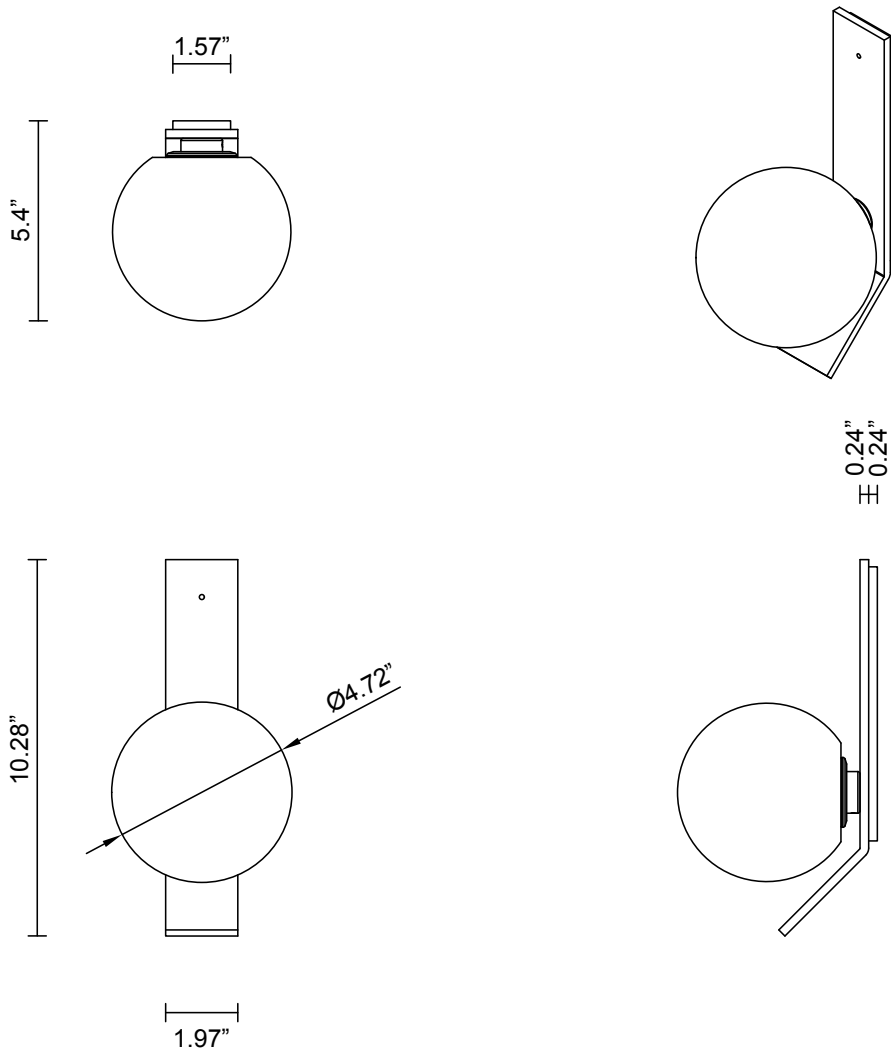

FIZI COLLECTION

ARTICOLOSTUDIOS.COM

KICK WALL SCONCE

23V3

ABOUT FIZI

Fizi's mesmerizing explosion of bubbles are suspended in champagne-like effervescence.

LEAD TIME

8 - 10 weeks

LIGHT SOURCE

12V G4 2.5W LED bipin
2700k warm white
250 lumens
Dimmable
Lamp included

INSTALLATION

Supplied with external driver and mounting plate to fit 4.0 square Jbox

WEIGHT

7.7 lb

CERTIFICATION STANDARD

UL

WARRANTY

3 years

FITTING DESIGN

Kick
Flat
Round

FITTING FINISH

Brass
Mid Bronze
Satin Nickel
Black Electroplate
White Powder Coat
Black Powder Coat