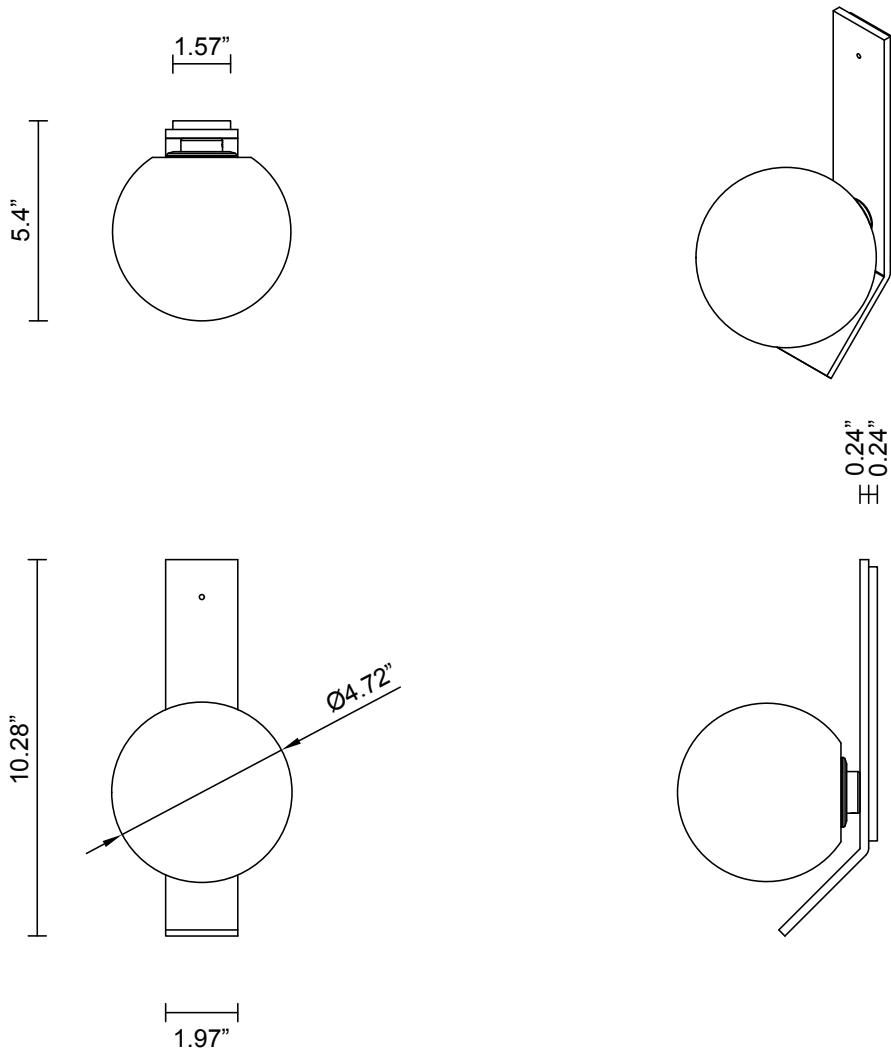

FIZI COLLECTION
KICK WALL SCONCE

ARTICOLOSTUDIOS.COM

23V2

ABOUT FIZI

Fizi's mesmerizing explosion of bubbles are suspended in champagne-like effervescence.

LEAD TIME

8 - 10 weeks

LIGHT SOURCE

12V G4 2.5W LED bipin
2700k warm white
250 lumens
Dimmable
Lamp included

INSTALLATION

Supplied with external driver and mounting plate to fit 4.0 square Jbox

WEIGHT

7.7 lb

CERTIFICATION STANDARD

UL

WARRANTY

3 years

FITTING DESIGN

Kick
Flat
Round

FITTING FINISH

Brass
Mid Bronze
Satin Nickel
Black Electroplate
White Powder Coat
Graphite Powder Coat