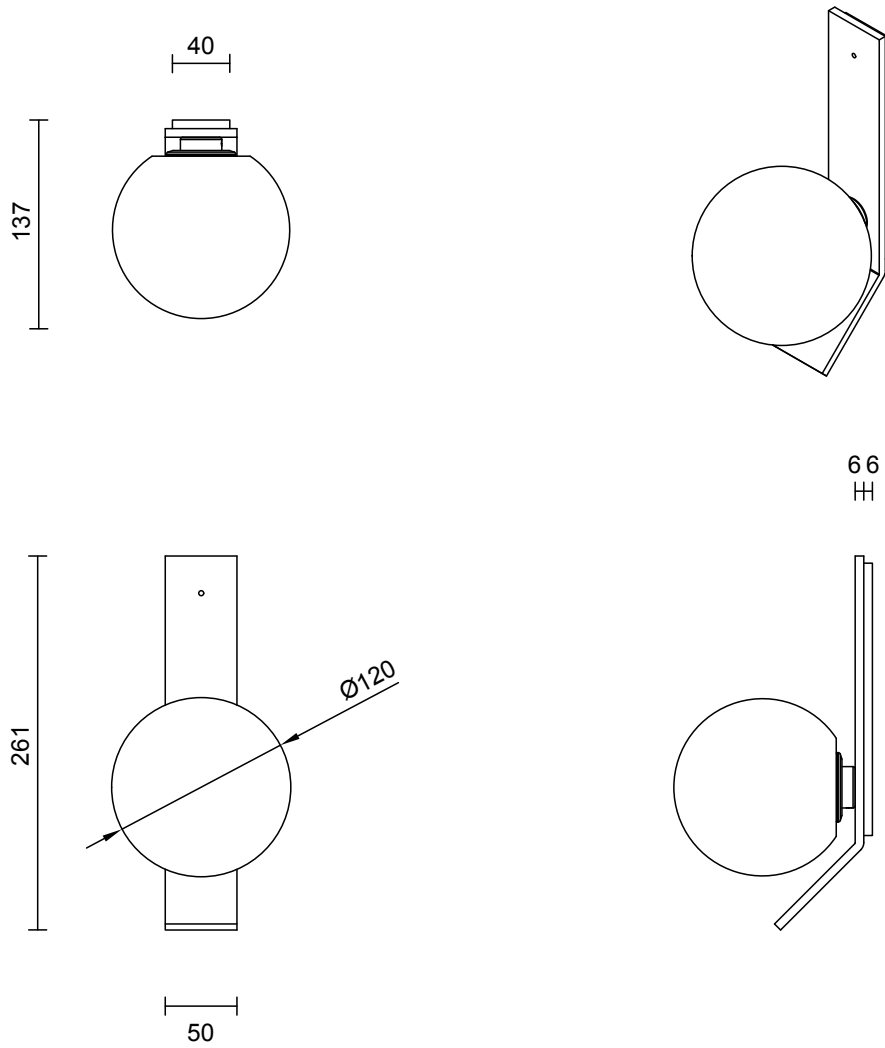

FIZI COLLECTION

ARTICOLOSTUDIOS.COM

KICK WALL SCONCE

24V2

ABOUT FIZI

Fizi's mesmerizing explosion of bubbles are suspended in champagne-like effervescence.

LEAD TIME

6 - 8 weeks

LIGHT SOURCE

12V G4 2.5W LED Bi-PIN
2700k warm white
250 lumens
Dimmable
Lamp included

INSTALLATION

Supplied with external driver

WEIGHT

3.5kg

CERTIFICATION

CE/AU

WARRANTY

3 years

FITTING DESIGN

Kick
Flat
Round

FITTING FINISH

Brass
Bronze*
Satin Nickel
Black Electroplate
White Powder Coat
Black Powder Coat

* As Bronze is a hand applied finish the depth of colour will vary