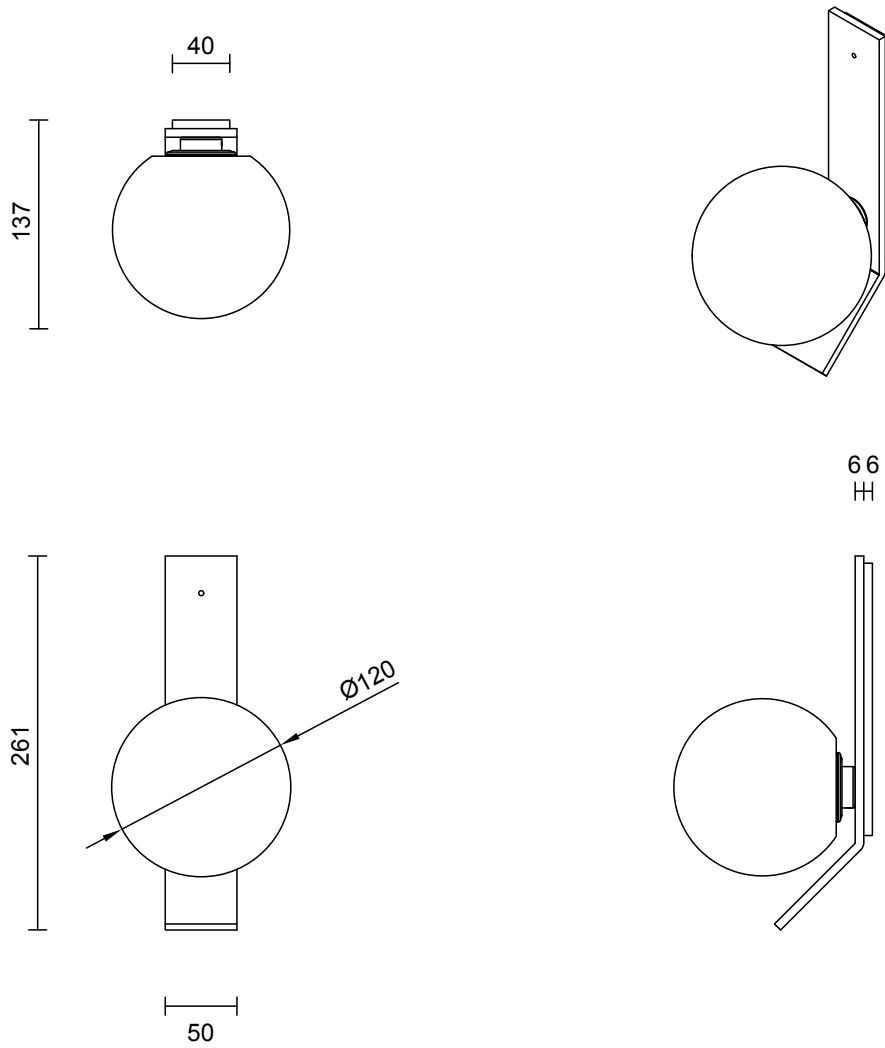

FIZI COLLECTION
KICK WALL SCONCE

ARTICOLOSTUDIOS.COM

23V2

ABOUT FIZI

Fizi's mesmerizing explosion of bubbles are suspended in champagne-like effervescence.

LEAD TIME

6 - 8 weeks

LIGHT SOURCE

12V G4 2W LED bipin
2700k warm white
200 lumens
Dimmable
Lamp included

INSTALLATION

Supplied with external driver

WEIGHT

3.5kg

CERTIFICATION

CE/AU

WARRANTY

3 years

FITTING DESIGN

Kick
Flat
Round

FITTING FINISH

Brass
Mid Bronze
Satin Nickel
Black Electroplate
White Powder Coat
Black Powder Coat