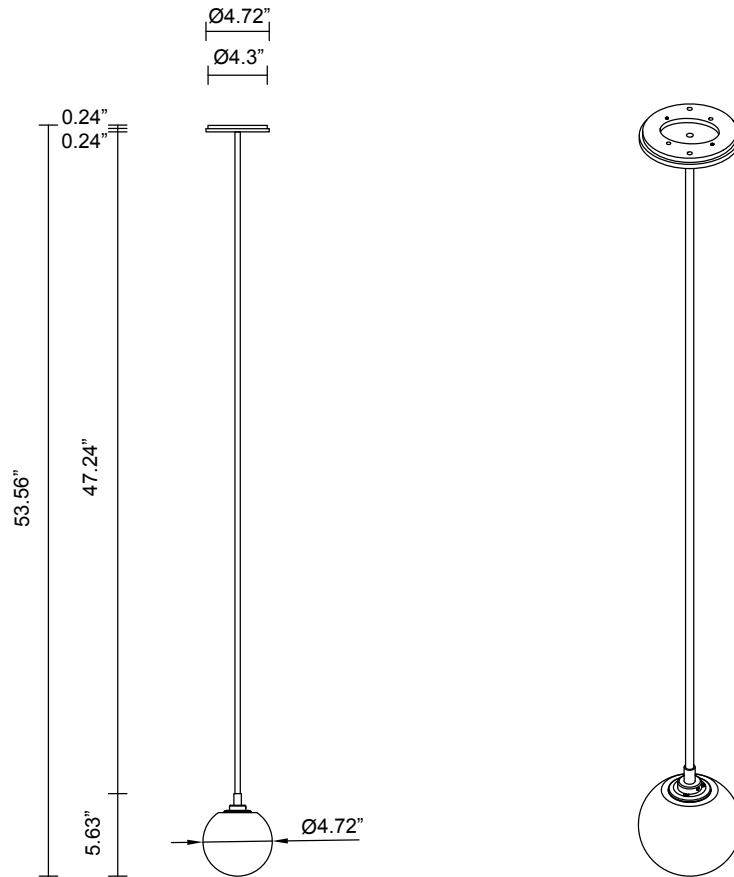

FIZI COLLECTION
SINGLE BALL PENDANT

ARTICOLOSTUDIOS.COM

25V1

ABOUT FIZI

Fizi's mesmerizing explosion of bubbles are suspended in champagne-like effervescence.

LEAD TIME

8 - 10 weeks

LIGHT SOURCE

12V G4 2.5W LED bipin
2700k warm white
250 lumens
Dimmable
Lamp included

INSTALLATION

Supplied with external driver and mounting plate to fit 4.0 square Jbox

ROD LENGTH

Rod lengths range between 23.6" (600mm) - 47.24" (1200mm), in increments of 3.94" (100mm)

WEIGHT

4 lb

CERTIFICATION STANDARD

UL

WARRANTY

3 years

FITTING FINISHES

Brass
Bronze*
Satin Nickel
Black Electroplate
White Powder Coat
Black Powder Coat

*As Bronze is a hand applied finish, the depth of colour will vary