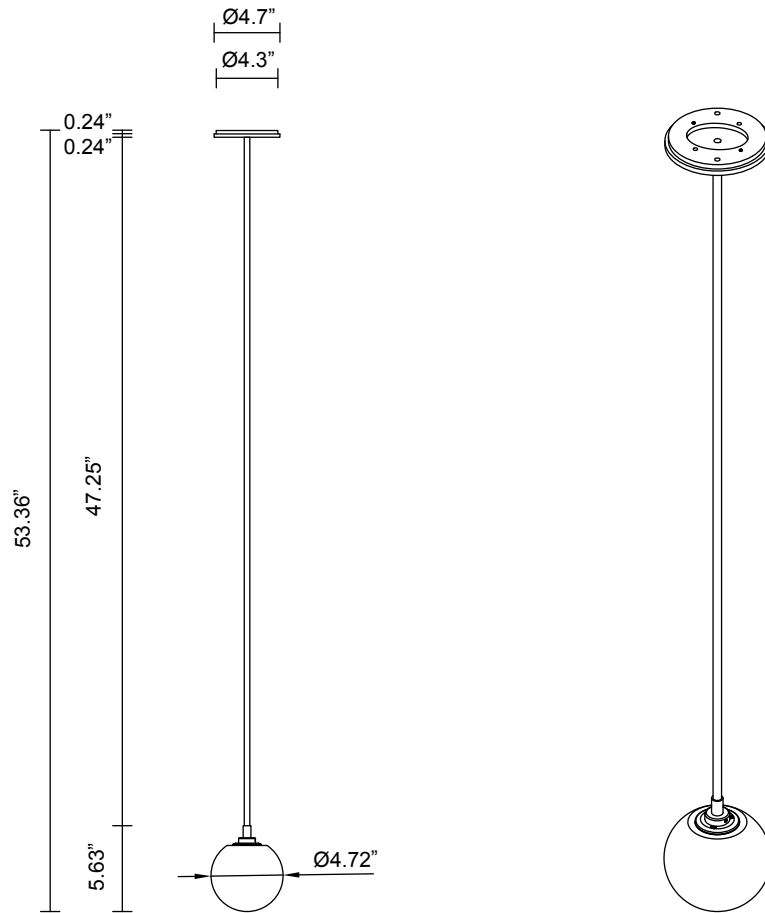

FIZI COLLECTION
SINGLE BALL PENDANT

ARTICOLOSTUDIOS.COM

24V1

ABOUT FIZI

Fizi's mesmerizing explosion of bubbles are suspended in champagne-like effervescence.

LEAD TIME

8 - 10 weeks

LIGHT SOURCE

12V G4 2.5W LED bipin
2700k warm white
250 lumens
Dimmable
Lamp included

INSTALLATION

Supplied with external driver and mounting plate to fit 4.0 square Jbox

ROD LENGTH

Rod lengths range between 23.6" (600mm) - 47.25" (1200mm), in increments of 3.94" (100mm)

WEIGHT

4 lb

CERTIFICATION STANDARD

UL

WARRANTY

3 years

FITTING FINISHES

Brass
Bronze*
Satin Nickel
Black Electroplate
White Powder Coat
Black Powder Coat

*As Bronze is a hand applied finish, the depth of colour will vary