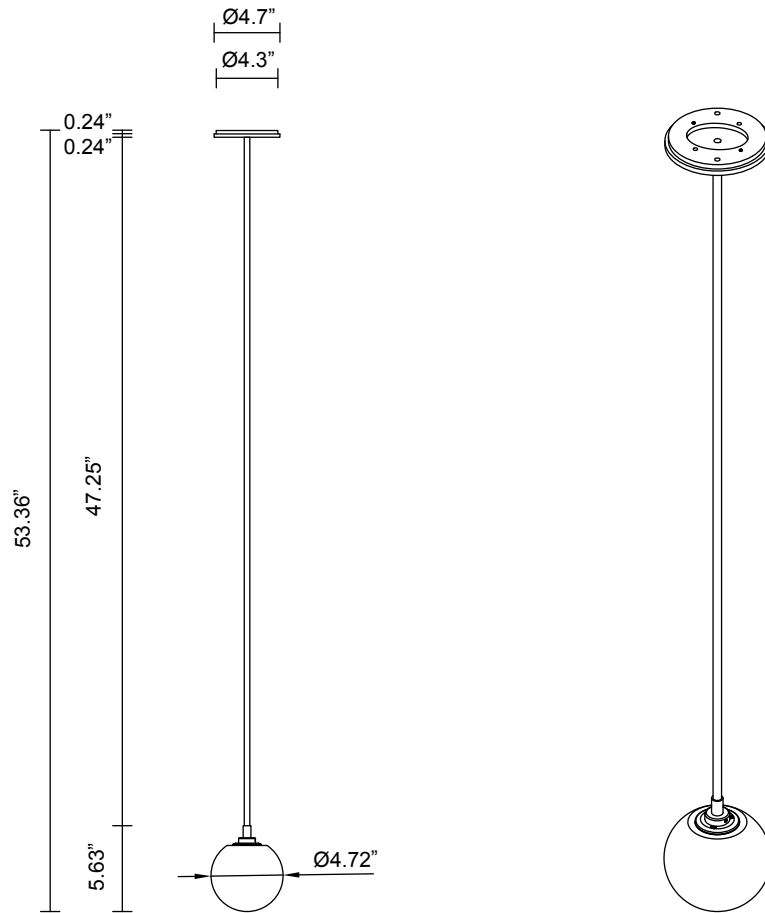

FIZI COLLECTION
SINGLE BALL PENDANT

FIZI COLLECTION
SINGLE BALL PENDANT

ARTICOLOSTUDIOS.COM

23V4

ABOUT FIZI

Fizi's mesmerizing explosion of bubbles are suspended in champagne-like effervescence.

LEAD TIME

8 - 10 weeks

LIGHT SOURCE

12V G4 2.5W LED bipin
2700k warm white
250 lumens
Dimmable
Lamp included

INSTALLATION

Supplied with external driver and mounting plate to fit 4.0 square Jbox

ROD LENGTH

Rod lengths range between 23.6" (600mm) - 47.25" (1200mm), in increments of 3.94" (100mm)

WEIGHT

4 lb

CERTIFICATION STANDARD

UL

WARRANTY

3 years

FITTING FINISHES

Brass
Mid Bronze
Satin Nickel
Black Electroplate
White Powder Coat
Black Powder Coat