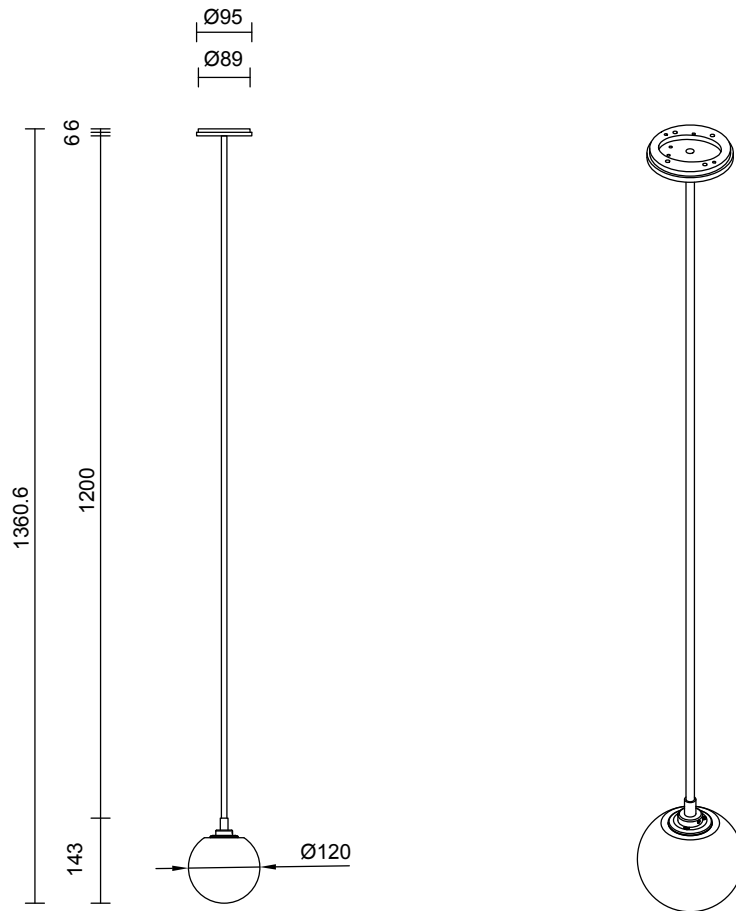

FIZI COLLECTION
SINGLE BALL PENDANT

ARTICOLOSTUDIOS.COM

24V3

ABOUT FIZI

Fizi's mesmerizing explosion of bubbles are suspended in champagne-like effervescence.

LEAD TIME

6 - 8 weeks

LIGHT SOURCE

12V G4 2.5W LED Bi-PIN
2700k warm white
250 lumens
Dimmable
Lamp included

INSTALLATION

Supplied with external driver

ROD LENGTH

Rod lengths range between 600mm - 1200mm, in increments of 100mm.

WEIGHT

3kg

CERTIFICATION

CE/AU

WARRANTY

3 years

FITTING FINISHES

Brass
Bronze*
Satin Nickel
Black Electroplate
White Powder Coat
Black Powder Coat

* As Bronze is a hand applied finish the depth of colour will vary