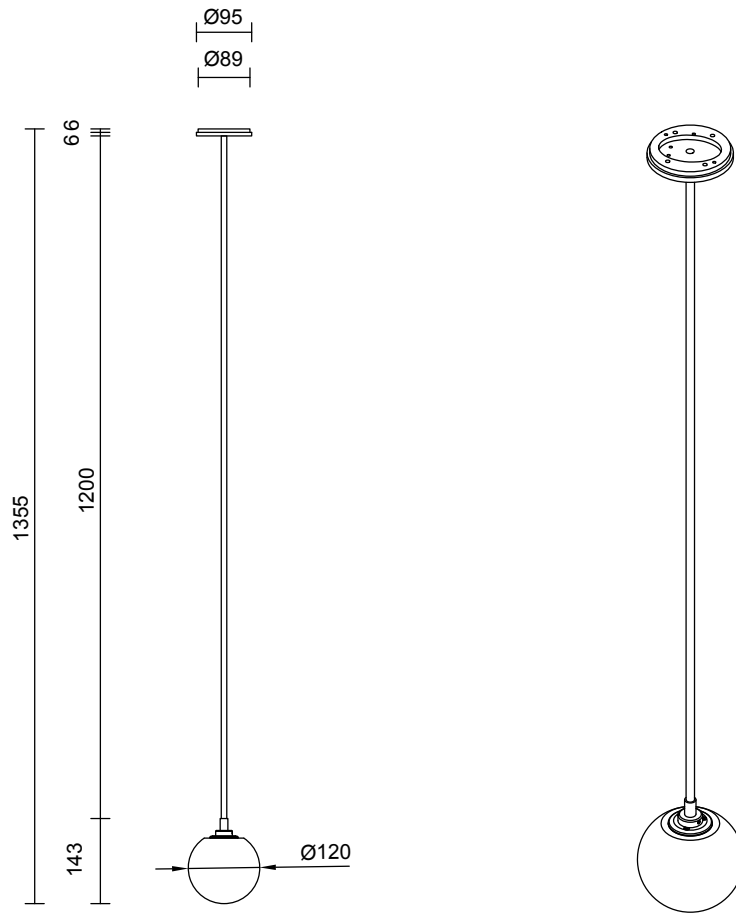

FIZI COLLECTION
SINGLE BALL PENDANT

ARTICOLOSTUDIOS.COM

24V2

ABOUT FIZI

Fizi's mesmerizing explosion of bubbles are suspended in champagne-like effervescence.

LEAD TIME

6 - 8 weeks

LIGHT SOURCE

12V G4 2.5W LED Bi-PIN
2700k warm white
250 lumens
Dimmable
Lamp included

INSTALLATION

Supplied with external driver

ROD LENGTH

Rod lengths range between 600mm - 1200mm, in increments of 100mm.

WEIGHT

3kg

CERTIFICATION

CE/AU

WARRANTY

3 years

FITTING FINISHES

Brass
Bronze*
Satin Nickel
Black Electroplate
White Powder Coat
Black Powder Coat

* As Bronze is a hand applied finish the depth of colour will vary