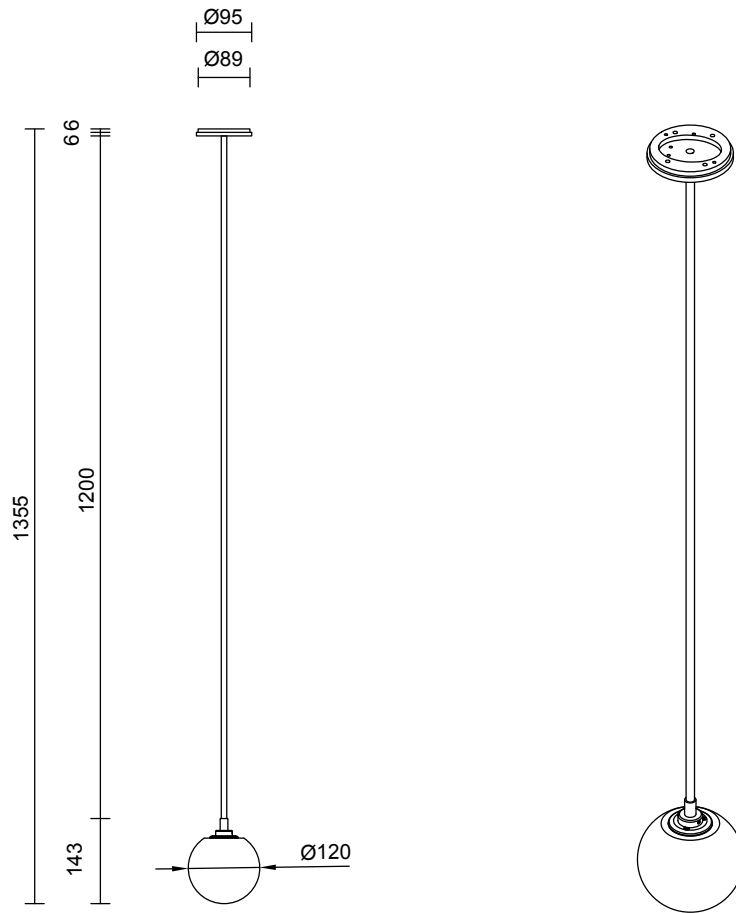

FIZI COLLECTION
SINGLE BALL PENDANT

ARTICOLOSTUDIOS.COM

23V3

ABOUT FIZI

Fizi's mesmerizing explosion of bubbles are suspended in champagne-like effervescence.

LEAD TIME

6 - 8 weeks

LIGHT SOURCE

12V G4 2W LED bipin
2700k warm white
200 lumens
Dimmable
Lamp included

INSTALLATION

Supplied with external driver

ROD LENGTH

Rod lengths range between 600mm - 1200mm, in increments of 100mm.

WEIGHT

3kg

CERTIFICATION

CE/AU

WARRANTY

3 years

FITTING FINISHES

Brass
Mid Bronze
Satin Nickel
Black Electroplate
White Powder Coat
Black Powder Coat