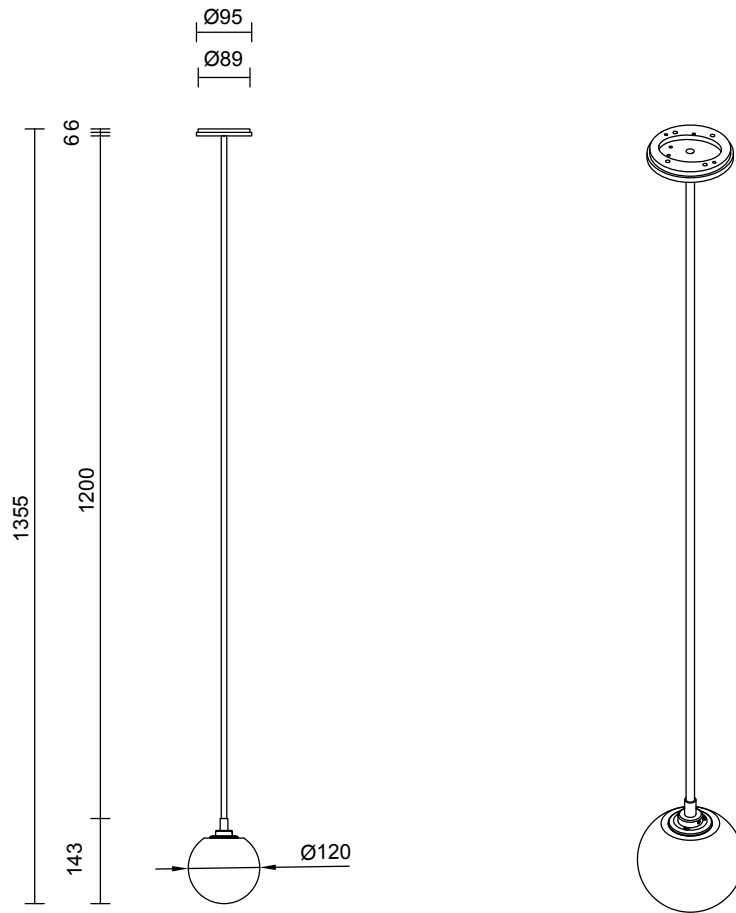

FIZI COLLECTION
SINGLE BALL PENDANT

ARTICOLOSTUDIOS.COM

23V2

ABOUT FIZI

Fizi's mesmerizing explosion of bubbles are suspended in champagne-like effervescence.

LEAD TIME

6 - 8 weeks

LIGHT SOURCE

12V G4 2W LED bipin
2700k warm white
200 lumens
Dimmable
Lamp included

INSTALLATION

Supplied with external driver

ROD LENGTH

Rod lengths range between 600mm - 1200mm, in increments of 100mm.

WEIGHT

3kg

CERTIFICATION

CE/AU

WARRANTY

3 years

FITTING FINISHES

Brass
Mid Bronze
Satin Nickel
Black Electroplate
White Powder Coat
Graphite Powder Coat