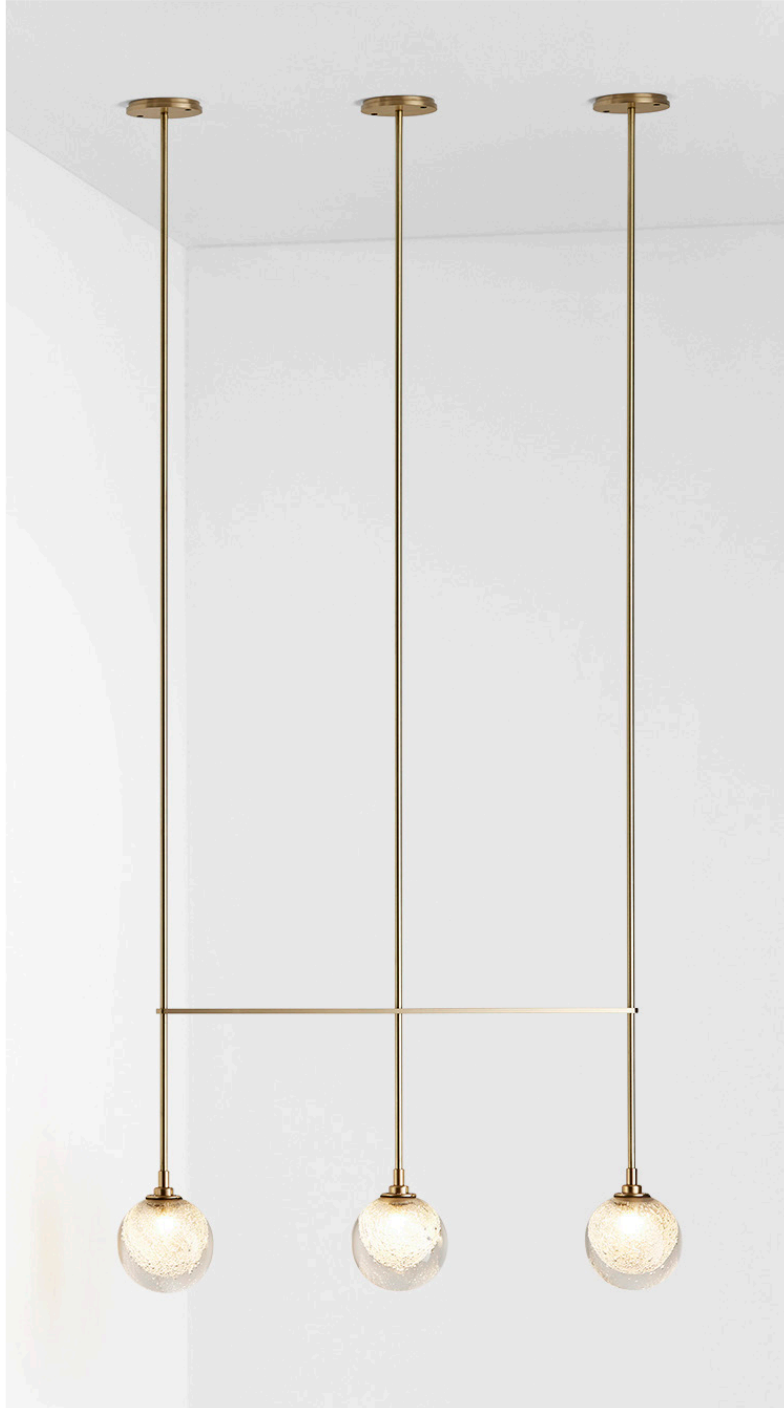

FIZI COLLECTION  
SINGLE BALL PENDANT

FIZI COLLECTION  
SINGLE BALL PENDANT

ARTICOLOSTUDIOS.COM

24V1

**ABOUT FIZI**

Fizi's mesmerizing explosion of bubbles are suspended in champagne-like effervescence.

**LEAD TIME**

8 - 10 weeks

**LIGHT SOURCE**

12V G4 2.5W LED bipin  
2700k warm white  
250 lumens  
Dimmable  
Lamp included

**INSTALLATION**

Supplied with external driver and mounting plate to fit 4.0 square Jbox

**ROD LENGTH**

Rod lengths range between 23.6" (600mm) - 47.25" (1200mm), in increments of 3.94" (100mm)

**WEIGHT**

4 lb

**CERTIFICATION STANDARD**

UL

**WARRANTY**

3 years

**FITTING FINISHES**

Brass  
Bronze\*  
Satin Nickel  
Black Electroplate  
White Powder Coat  
Black Powder Coat

\*As Bronze is a hand applied finish, the depth of colour will vary

FIZI COLLECTION  
TRIPLE BALL PENDANT

**FIZI COLLECTION**  
**TRIPLE BALL PENDANT**