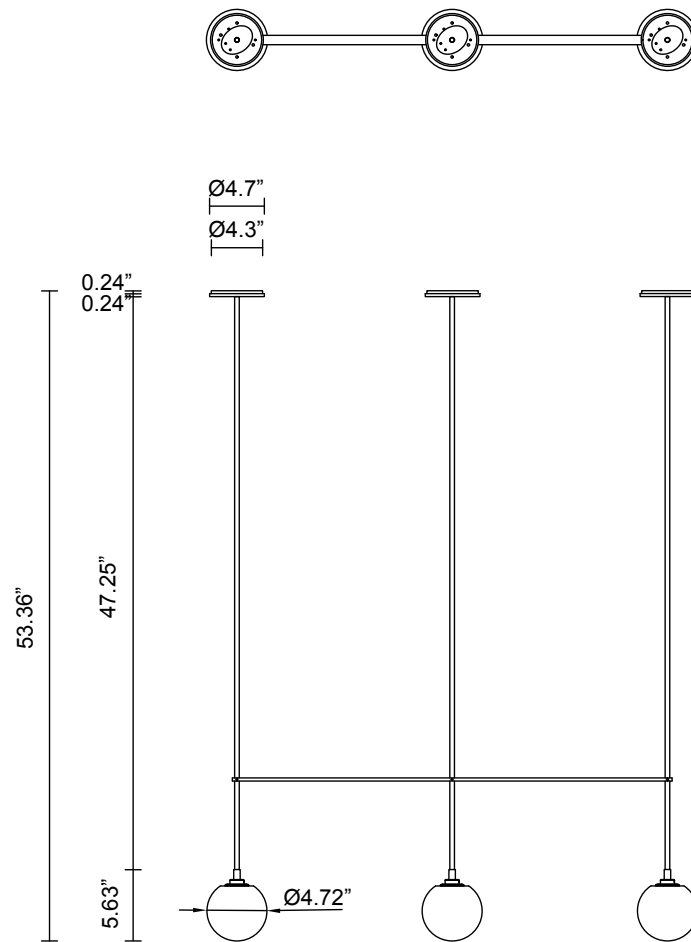

FIZI COLLECTION
TRIPLE BALL PENDANT

ARTICOLOSTUDIOS.COM

24V1

ABOUT FIZI

Fizi's mesmerizing explosion of bubbles are suspended in champagne-like effervescence.

LEAD TIME

8 - 10 weeks

LIGHT SOURCE

3 x 12V G4 2.5W LED bipin
2700k warm white
750 total lumen output
Dimmable
Lamps included

INSTALLATION

Supplied with external driver and mounting plate to fit 4.0 square Jbox

ROD LENGTH

Rod lengths range between 23.6" (600mm) - 47.25" (1200mm), in increments of 3.94" (100mm)

CUSTOMISATION

Variations to spacing bar can be specified at time of order placement.

WEIGHT

14 lb

CERTIFICATION STANDARD

UL

WARRANTY

3 years

FITTING FINISHES

Brass
Bronze*
Satin Nickel
Black Electroplate
White Powder Coat
Black Powder Coat

*As Bronze is a hand applied finish, the depth of colour will vary