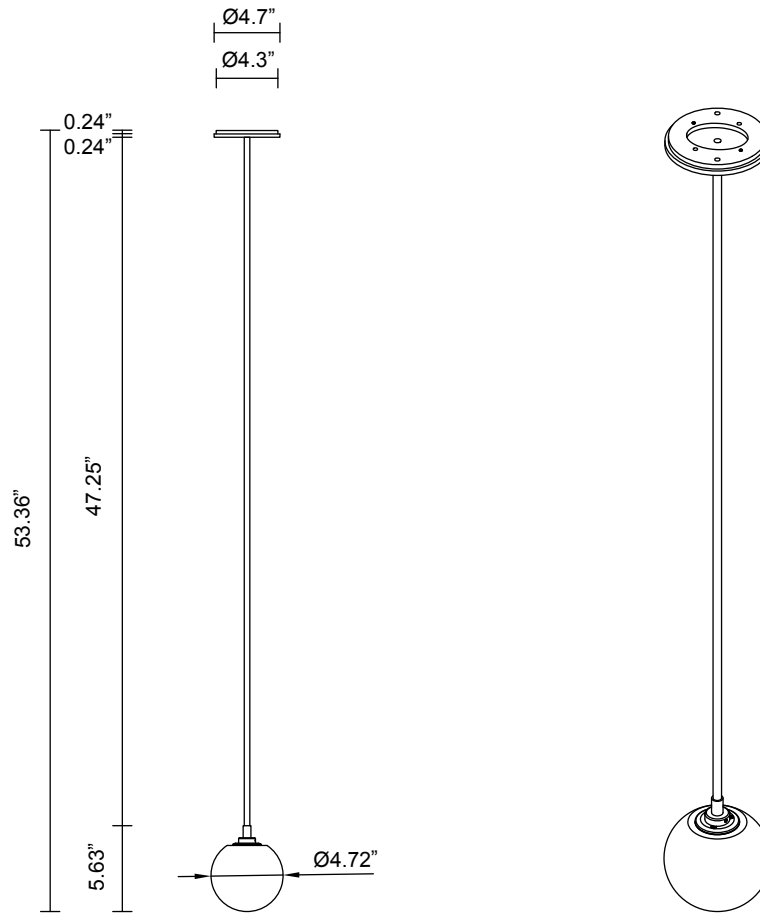

FIZI COLLECTION
SINGLE BALL PENDANT

ARTICOLOSTUDIOS.COM

24V1

ABOUT FIZI

Fizi's mesmerizing explosion of bubbles are suspended in champagne-like effervescence.

LEAD TIME

8 - 10 weeks

LIGHT SOURCE

12V G4 2.5W LED bipin
2700k warm white
250 lumens
Dimmable
Lamp included

INSTALLATION

Supplied with external driver and mounting plate to fit 4.0 square Jbox

ROD LENGTH

Rod lengths range between 23.6" (600mm) - 47.25" (1200mm), in increments of 3.94" (100mm)

WEIGHT

4 lb

CERTIFICATION STANDARD

UL

WARRANTY

3 years

FITTING FINISHES

Brass
Bronze*
Satin Nickel
Black Electroplate
White Powder Coat
Black Powder Coat

*As Bronze is a hand applied finish, the depth of colour will vary