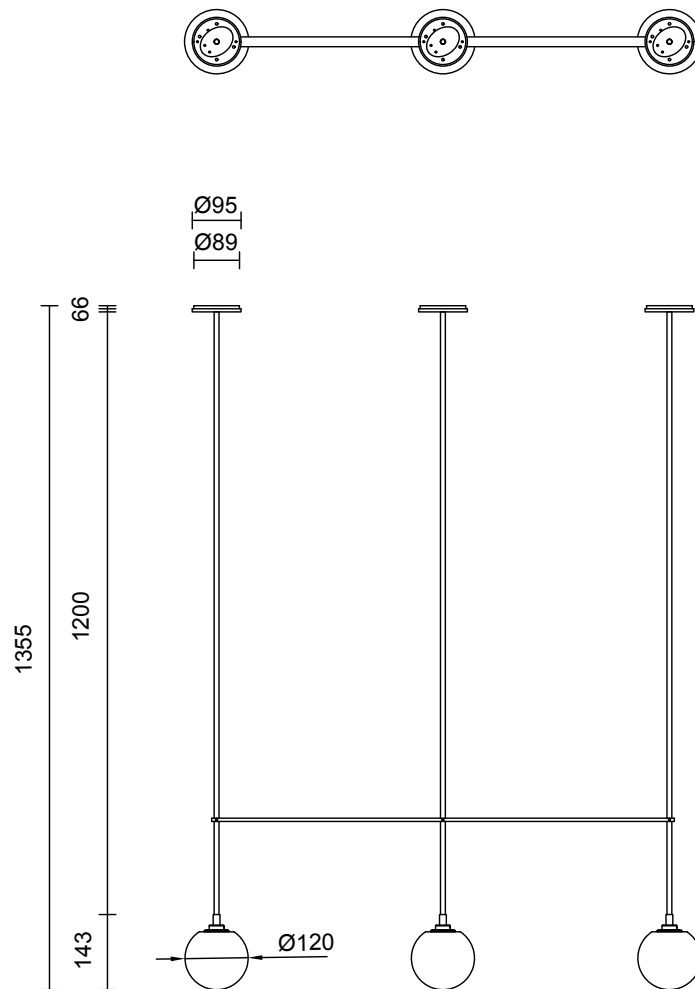

FIZI COLLECTION
TRIPLE BALL PENDANT

ARTICOLOSTUDIOS.COM

24V2

ABOUT FIZI

Fizi's mesmerizing explosion of bubbles are suspended in champagne-like effervescence.

LEAD TIME

6 - 8 weeks

LIGHT SOURCE

3 x 12V G4 2.5W LED Bi-PIN
2700k warm white
250 lumens
Dimmable
Lamps included

INSTALLATION

Supplied with external driver

ROD LENGTH

Rod lengths range between 600mm - 1200mm, in increments of 100mm.

CUSTOMISATION

Variations to spacing bar can be specified at time of order placement.

WEIGHT

9.5kg

CERTIFICATION

CE/AU

WARRANTY

3 years

FITTING FINISHES

Brass
Bronze*
Satin Nickel
Black Electroplate
White Powder Coat
Black Powder Coat

* As Bronze is a hand applied finish the depth of colour will vary