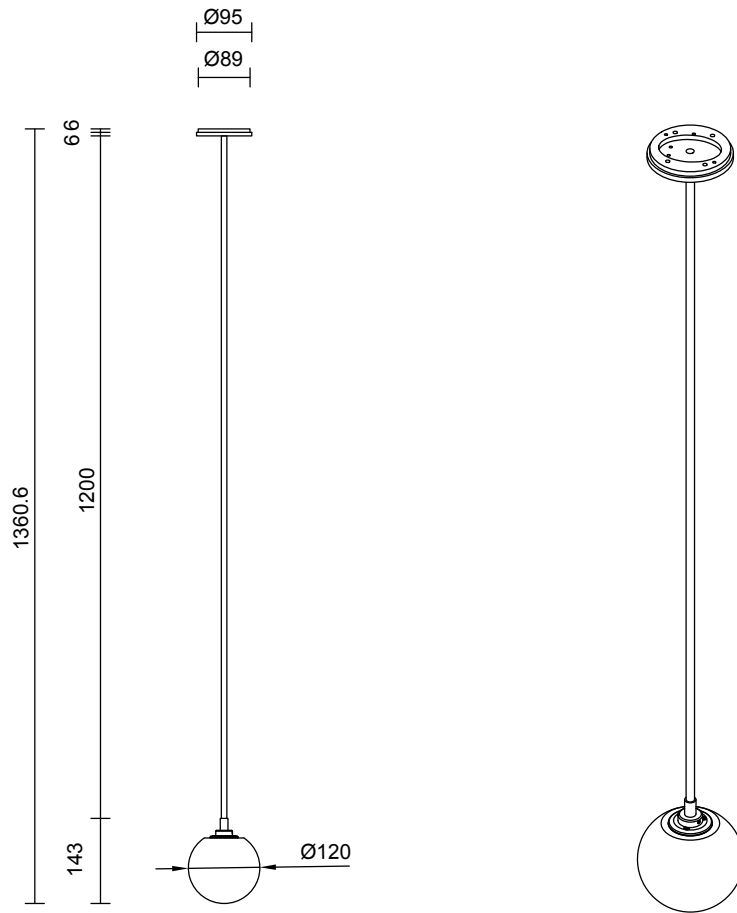

FIZI COLLECTION
SINGLE BALL PENDANT

ARTICOLOSTUDIOS.COM

24V3

ABOUT FIZI

Fizi's mesmerizing explosion of bubbles are suspended in champagne-like effervescence.

LEAD TIME

6 - 8 weeks

LIGHT SOURCE

12V G4 2.5W LED Bi-PIN
2700k warm white
250 lumens
Dimmable
Lamp included

INSTALLATION

Supplied with external driver

ROD LENGTH

Rod lengths range between 600mm - 1200mm, in increments of 100mm.

WEIGHT

3kg

CERTIFICATION

CE/AU

WARRANTY

3 years

FITTING FINISHES

Brass
Bronze*
Satin Nickel
Black Electroplate
White Powder Coat
Black Powder Coat

* As Bronze is a hand applied finish the depth of colour will vary