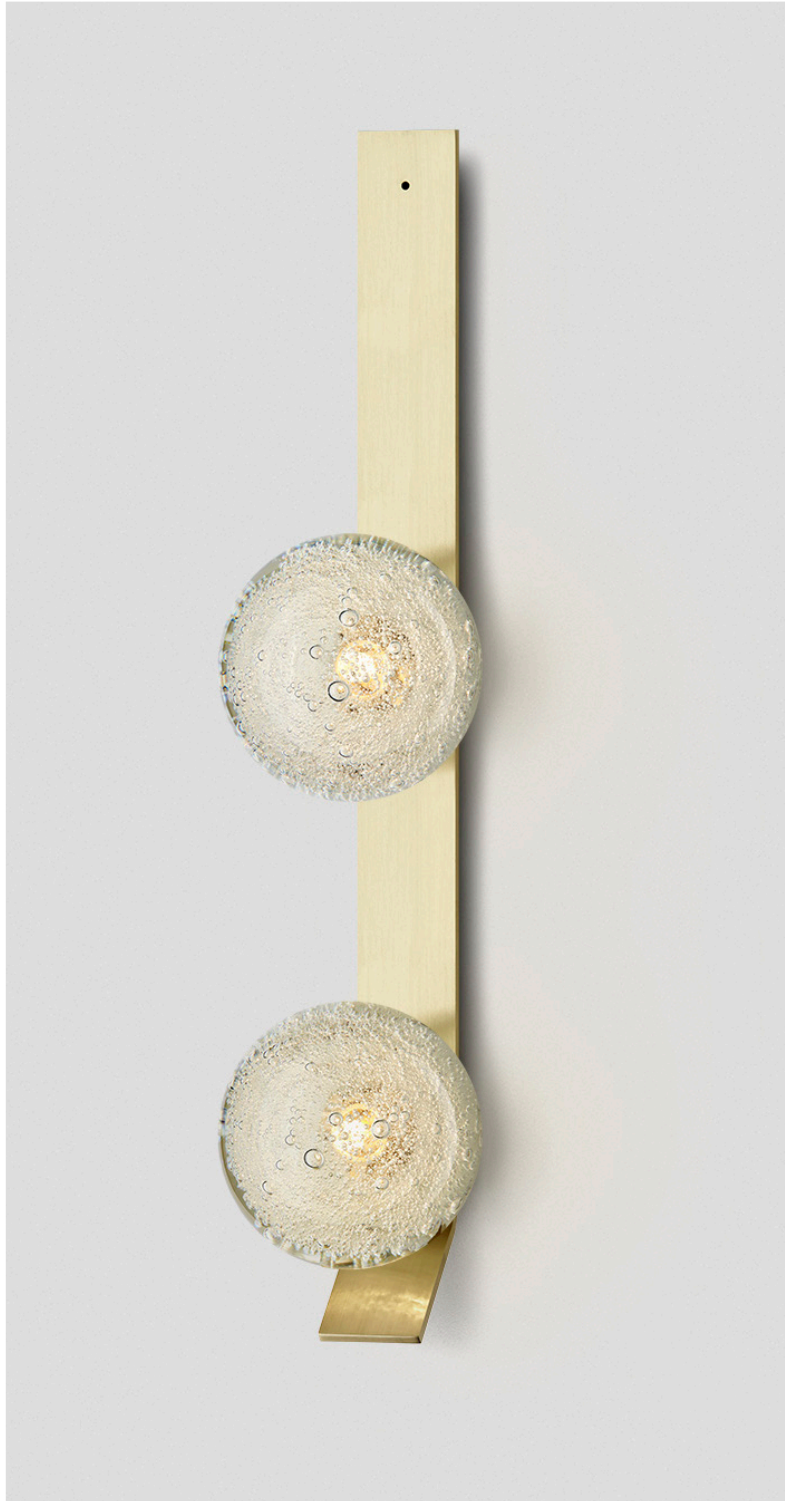

FIZI COLLECTION
KICK DOUBLE WALL SCONCE

FIZI COLLECTION

ARTICOLOSTUDIOS.COM

KICK DOUBLE WALL SCONCE

24V1

ABOUT FIZI

Fizi's mesmerizing explosion of bubbles are suspended in champagne-like effervescence.

LEAD TIME

8 - 10 weeks

LIGHT SOURCE

2 x 12V G4 2.5W LED bipin
2700k warm white
500 total lumen output
Dimmable
Lamps included

INSTALLATION

Supplied with external driver and mounting plate to fit 4.0 square Jbox

WEIGHT

Brass
Bronze*
Satin Nickel
Black Electroplate
White Powder Coat
Black Powder Coat

*As Bronze is a hand applied finish, the depth of colour will vary