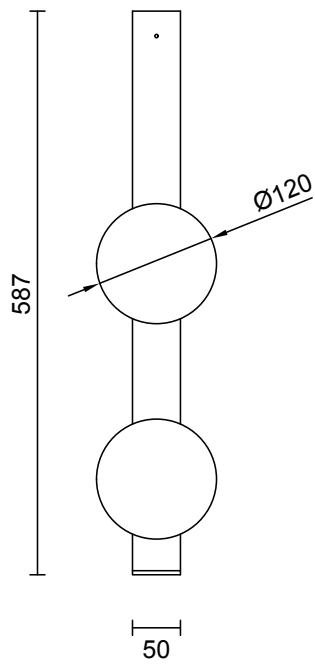

FIZI COLLECTION

ARTICOLOSTUDIOS.COM

KICK DOUBLE WALL SCONCE

24V/2

ABOUT FIZI

Fizi's mesmerizing explosion of bubbles are suspended in champagne-like effervescence.

LEAD TIME

6 - 8 weeks

LIGHT SOURCE

2 x 12V G4 2.5W LED Bi-PIN
2700k warm white
250 lumens
Dimmable
Lamps included

INSTALLATION

Supplied with external driver

WEIGHT

5.5kg

CERTIFICATION

CE/AU

WARRANTY

3 years

FITTING DESIGN

Kick
Flat

FITTING FINISH

Brass
Bronze*
Satin Nickel
Black Electroplate
White Powder Coat
Black Powder Coat

* As Bronze is a hand applied finish the depth of colour will vary