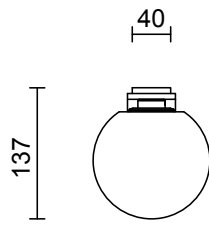

FIZI COLLECTION

ARTICOLOSTUDIOS.COM

KICK DOUBLE WALL SCONCE

24V/2

ABOUT FIZI

Fizi's mesmerizing explosion of bubbles are suspended in champagne-like effervescence.

LEAD TIME

6 - 8 weeks

LIGHT SOURCE

2 x 12V G4 2.5W LED Bi-PIN
2700k warm white
250 lumens
Dimmable
Lamps included

INSTALLATION

Supplied with external driver

WEIGHT

5.5kg

CERTIFICATION

CE/AU

WARRANTY

3 years

FITTING DESIGN

Kick
Flat

FITTING FINISH

Brass
Bronze*
Satin Nickel
Black Electroplate
White Powder Coat
Black Powder Coat

* As Bronze is a hand applied finish the depth of colour will vary