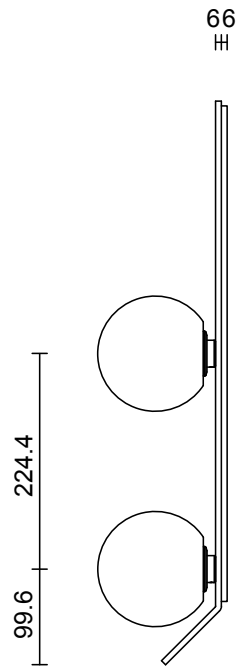

FIZI COLLECTION
KICK DOUBLE WALL SCONCE

FIZI COLLECTION

ARTICOLOSTUDIOS.COM

KICK DOUBLE WALL SCONCE

24V/2

ABOUT FIZI

Fizi's mesmerizing explosion of bubbles are suspended in champagne-like effervescence.

LEAD TIME

6 - 8 weeks

LIGHT SOURCE

2 x 12V G4 2.5W LED Bi-PIN
2700k warm white
250 lumens
Dimmable
Lamps included

INSTALLATION

Supplied with external driver

WEIGHT

5.5kg

CERTIFICATION