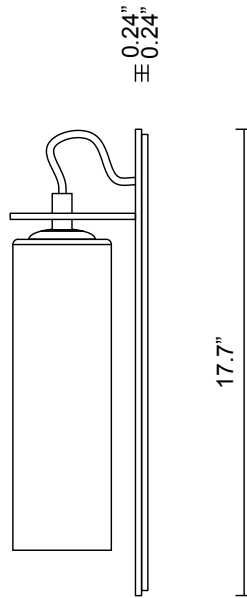

ECLIPSE COLLECTION
SHORT WALL SCONCE

ECLIPSE COLLECTION
SHORT WALL SCONCE

ARTICOLOSTUDIOS.COM

3.93"

3.74"

23V2

ABOUT ECLIPSE

Referencing a design language of earlier decades, Eclipse resonates with timeless contemporary clarity.

LEAD TIME

8 - 10 weeks

LIGHT SOURCE

120V E12 4W LED
2700K warm white
350 lumens
Dimmable
Lamp included

INSTALLATION

Supplied with mounting plate to fit
4.0 square Jbox

WEIGHT

11 lb