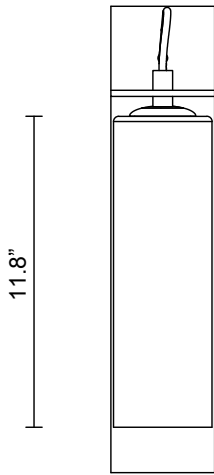

ECLIPSE COLLECTION
SHORT WALL SCONCE

ECLIPSE COLLECTION
SHORT WALL SCONCE

ARTICOLOSTUDIOS.COM

3.93"

3.74"

23V2

ABOUT ECLIPSE

Referencing a design language of earlier decades, Eclipse resonates with timeless contemporary clarity.

LEAD TIME

8 - 10 weeks

LIGHT SOURCE

120V E12 4W LED
2700K warm white
350 lumens
Dimmable
Lamp included

INSTALLATION

Supplied with mounting plate to fit
4.0 square Jbox

WEIGHT

11 lb