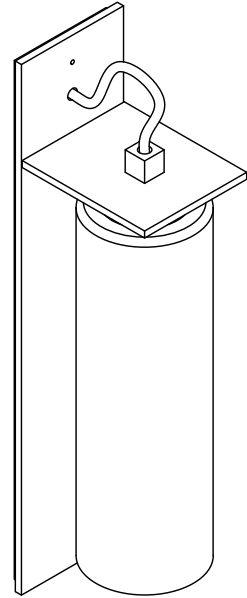

ECLIPSE COLLECTION
SHORT WALL SCONCE

ECLIPSE COLLECTION
SHORT WALL SCONCE

ARTICOLOSTUDIOS.COM

3.93"

3.74"

23V2

ABOUT ECLIPSE

Referencing a design language of earlier decades, Eclipse resonates with timeless contemporary clarity.

LEAD TIME

8 - 10 weeks

LIGHT SOURCE

120V E12 4W LED
2700K warm white
350 lumens
Dimmable
Lamp included

INSTALLATION

Supplied with mounting plate to fit
4.0 square Jbox

WEIGHT

11 lb