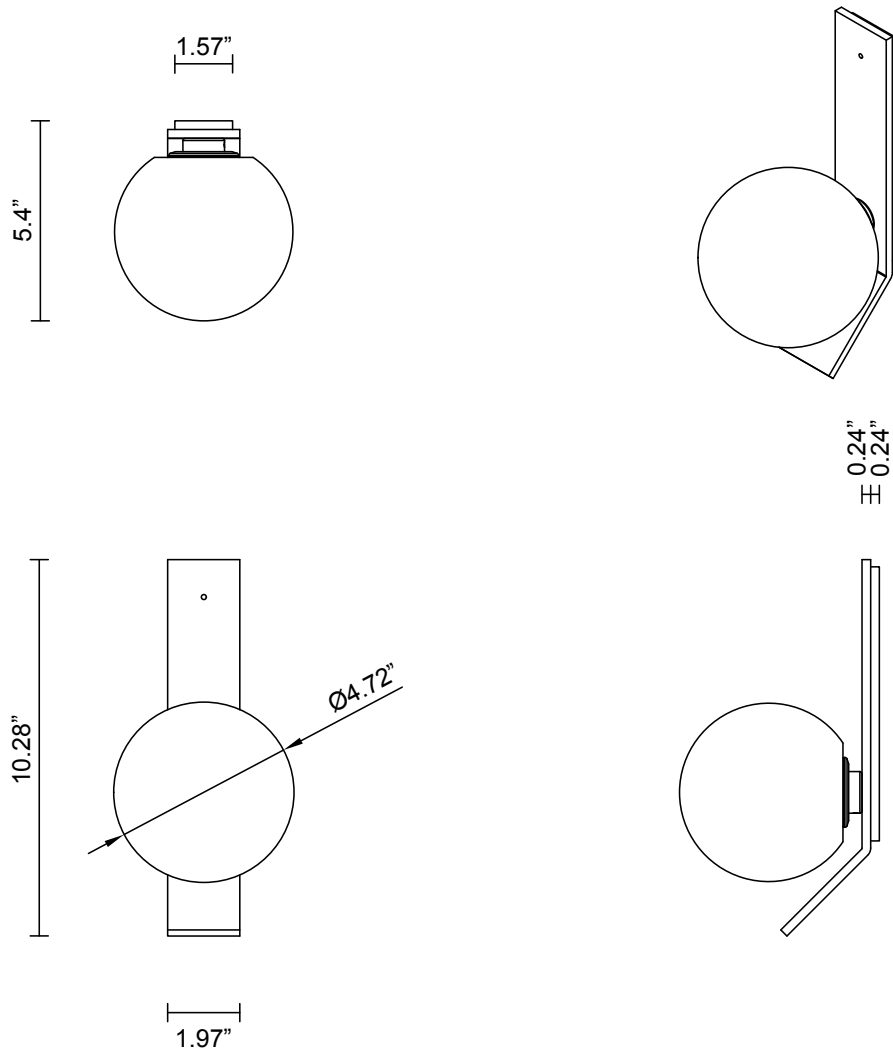

DUO COLLECTION

ARTICOLOSTUDIOS.COM

KICK WALL SCONCE

24V1

ABOUT DUO

Duo reflects the essence of duality in a contemporary spherical fusion of transparent clear and earthy muted hues.

LEAD TIME

8 - 10 weeks

LIGHT SOURCE

12V G4 2.5W LED bipin
2700k warm white
250 lumens
Dimmable
Lamp included

INSTALLATION

Supplied with external driver and mounting plate to fit 4.0 square Jbox

WEIGHT

4 lb

CERTIFICATION STANDARD

UL

WARRANTY

3 years

FITTING DESIGN

Kick
Flat
Round

FITTING FINISH

Brass
Bronze*
Satin Nickel
Black Electroplate
White Powder Coat
Black Powder Coat

*As Bronze is a hand applied finish, the depth of colour will vary

SHADE COLOURS

Grey and Clear
Smoke and Clear