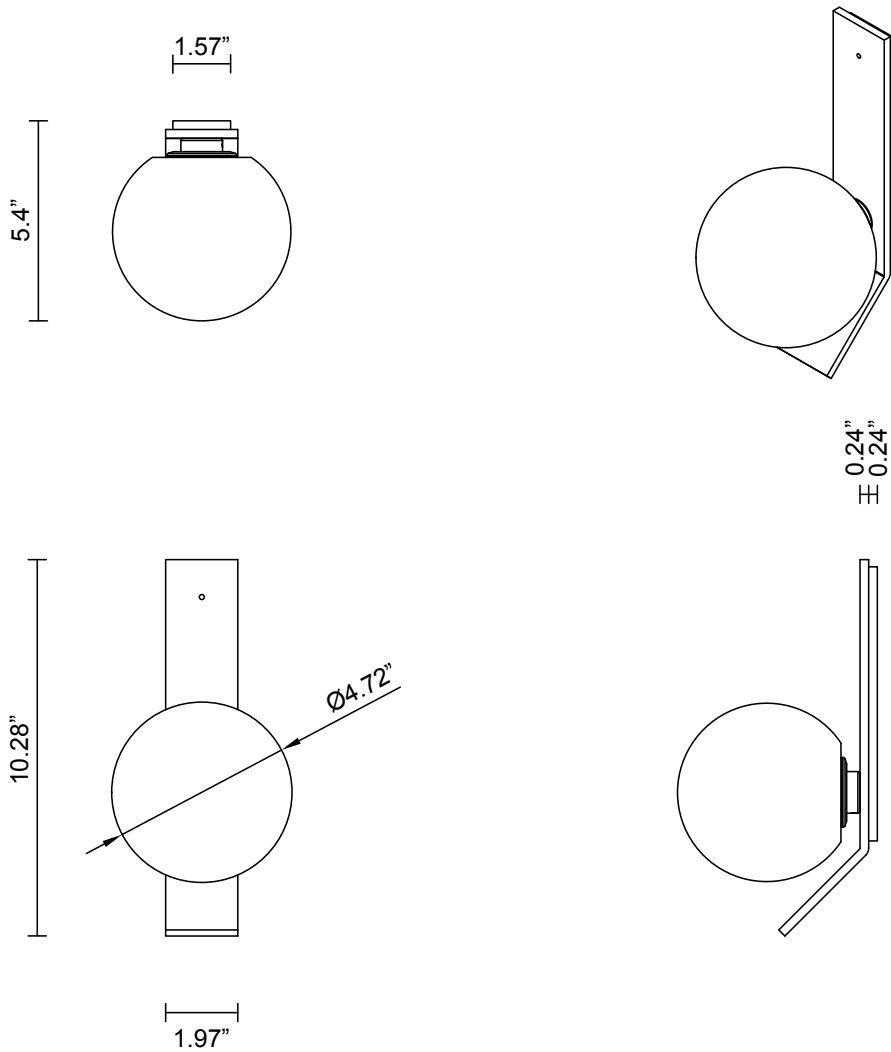

DUO COLLECTION

ARTICOLOSTUDIOS.COM

KICK WALL SCONCE

23V3

ABOUT DUO

Duo reflects the essence of duality in a contemporary spherical fusion of transparent clear and earthy muted hues.

LEAD TIME

8 - 10 weeks

LIGHT SOURCE

12V G4 2.5W LED bipin
2700k warm white
250 lumens
Dimmable
Lamp included

INSTALLATION

Supplied with external driver and mounting plate to fit 4.0 square Jbox

WEIGHT

4 lb

CERTIFICATION STANDARD

UL

WARRANTY

3 years

FITTING DESIGN

Kick
Flat
Round

FITTING FINISH

Brass
Mid Bronze
Satin Nickel
Black Electroplate
White Powder Coat
Black Powder Coat

SHADE COLOURS

Grey and Clear
Smoke and Clear