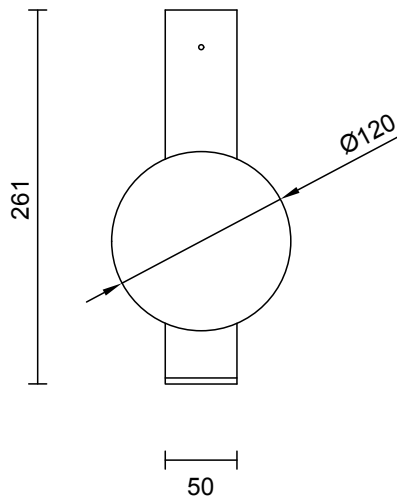

DUO COLLECTION

ARTICOLOSTUDIOS.COM

KICK WALL SCONCE

2442

ABOUT DUO

Duo reflects the essence of duality in a contemporary spherical fusion of transparent clear and earthy muted hues.

LEAD TIME

6 - 8 weeks

LIGHT SOURCE

12V G4 2.5W LED Bi-PIN
2700k warm white
250 lumens
Dimmable
Globe included

INSTALLATION

Supplied with external driver

WEIGHT

2kg

CERTIFICATION

CE/AU

WARRANTY

3 years

FITTING DESIGN

Kick
Flat
Round

FITTING FINISH

Brass
Bronze*
Satin Nickel
Black Electroplate
White Powder Coat
Black Powder Coat

* As Bronze is a hand applied finish the depth of colour will vary

SHADE COLOURS

Grey and Clear
Smoke and Clear