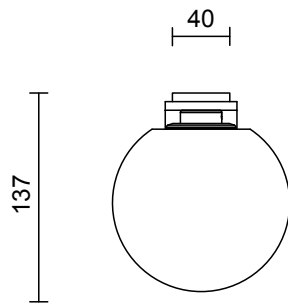

DUO COLLECTION

ARTICOLOSTUDIOS.COM

KICK WALL SCONCE

2442

ABOUT DUO

Duo reflects the essence of duality in a contemporary spherical fusion of transparent clear and earthy muted hues.

LEAD TIME

6 - 8 weeks

LIGHT SOURCE

12V G4 2.5W LED Bi-PIN
2700k warm white
250 lumens
Dimmable
Globe included

INSTALLATION

Supplied with external driver

WEIGHT

2kg

CERTIFICATION

CE/AU

WARRANTY

3 years

FITTING DESIGN

Kick
Flat
Round

FITTING FINISH

Brass
Bronze*
Satin Nickel
Black Electroplate
White Powder Coat
Black Powder Coat

* As Bronze is a hand applied finish the depth of colour will vary

SHADE COLOURS

Grey and Clear
Smoke and Clear