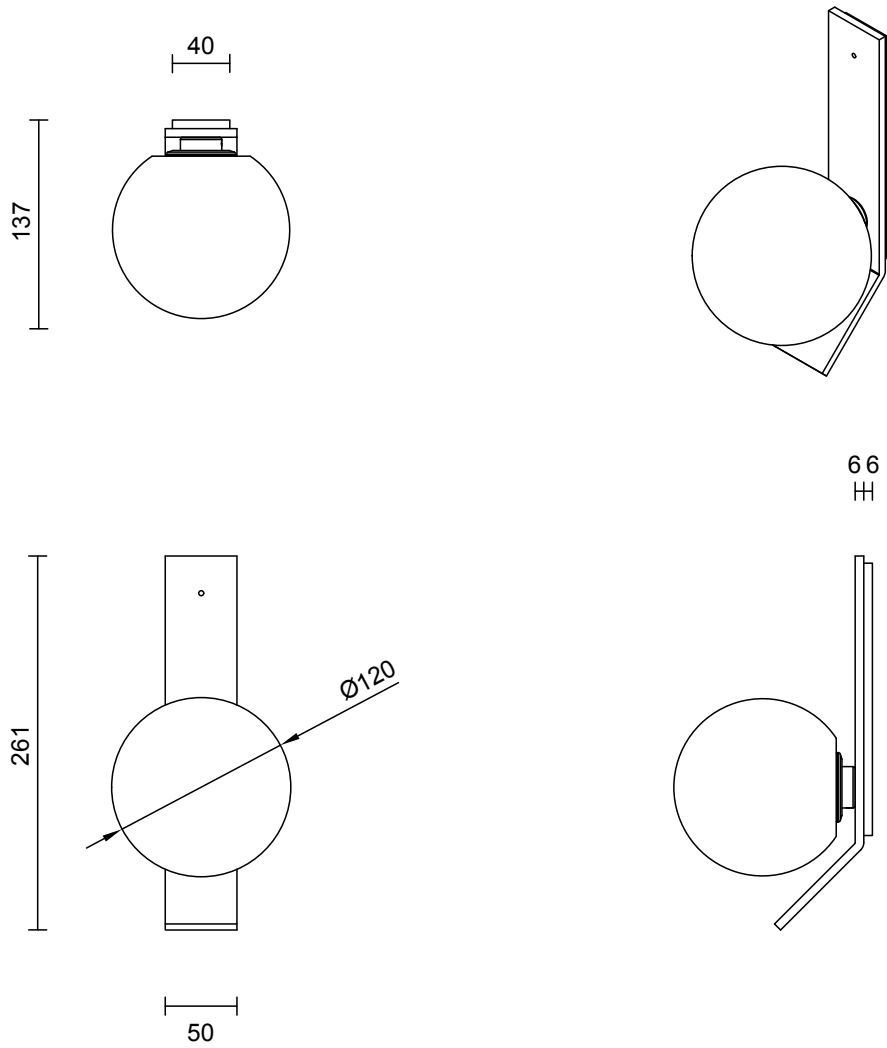

DUO COLLECTION

ARTICOLOSTUDIOS.COM

KICK WALL SCONCE

23V2

ABOUT DUO

Duo reflects the essence of duality in a contemporary spherical fusion of transparent clear and earthy muted hues.

LEAD TIME

6 - 8 weeks

LIGHT SOURCE

12V G4 2W LED bipin
2700k warm white
200 lumens
Dimmable
Globe included

INSTALLATION

Supplied with external driver

WEIGHT

2kg

CERTIFICATION

CE/AU

WARRANTY

3 years

FITTING DESIGN

Kick
Flat
Round

FITTING FINISH

Brass
Mid Bronze
Satin Nickel
Black Electroplate
White Powder Coat
Black Powder Coat

SHADE COLOURS

Grey and Clear
Smoke and Clear