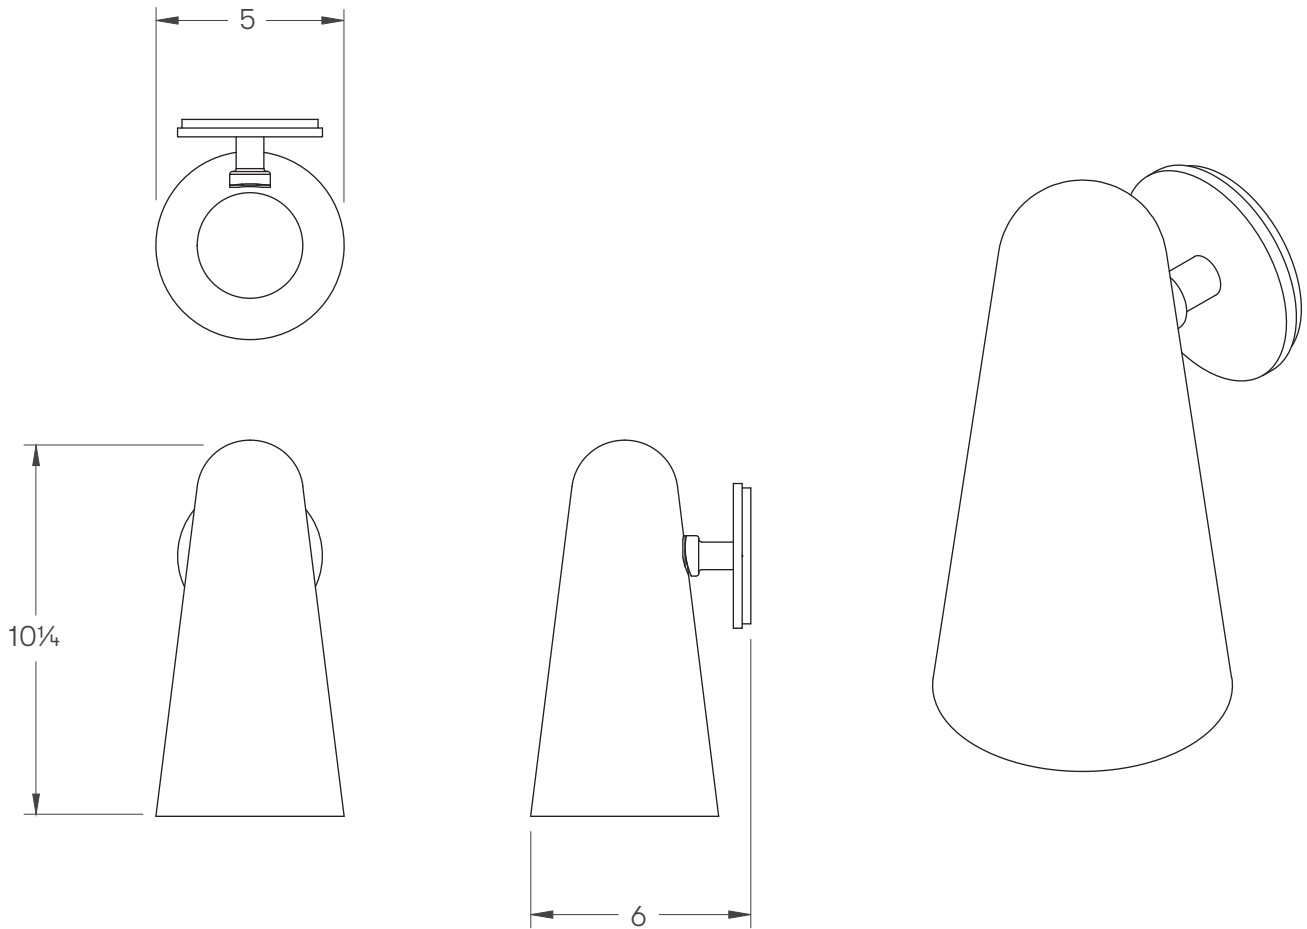

DOMI COLLECTION
WALL SCONCE

DOMI COLLECTION
WALL SCONCE

ARTICOLOSTUDIOS.COM

26V1

ABOUT DOMI

Domi exemplifies grace through its contemporary elongated bell form and weightless suspension.

LEAD TIME

8 - 10 weeks

LIGHT SOURCE

Clear Shade
2.4W LED board
200 lm
2700K warm white
90+ CRI
Dimmable

Frosted Shade
100-120V
4W E12 G45 LED bulb
400 lumens
2700K warm white
90+ CRI
Dimmable

INSTALLATION

Supplied with external driver and mounting plate to fit 4.0 square Jbox