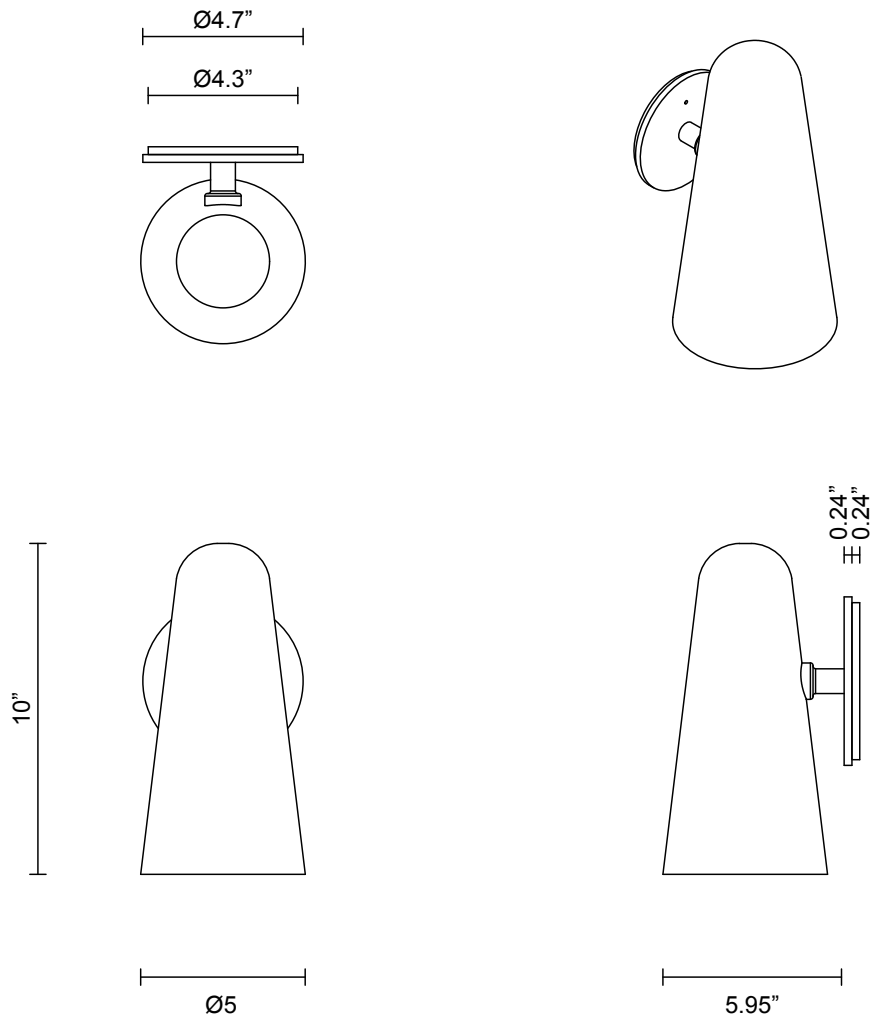

DOMI COLLECTION

ARTICOLOSTUDIOS.COM

WALL SCONCE

24V1

ABOUT DOMI

Domi exemplifies grace through its contemporary elongated bell form and weightless suspension.

LEAD TIME

8 - 10 weeks

LIGHT SOURCE

350mA 1W LED Board
3000K warm white
130 lumens

INSTALLATION

Supplied with external driver and mounting plate to fit 4.0 square Jbox

WEIGHT

4.4 lb

CERTIFICATION STANDARD

UL

WARRANTY

3 years

FITTING FINISHES

Brass
Bronze*
Satin Nickel
Black Electroplate
White Powder Coat
Black Powder Coat

*As Bronze is a hand applied finish, the depth of colour will vary

SHADE COMBINATIONS

Clear
Grey
Smoke
Drunken Emerald
Snow (only available as 110V with E12 lamp)