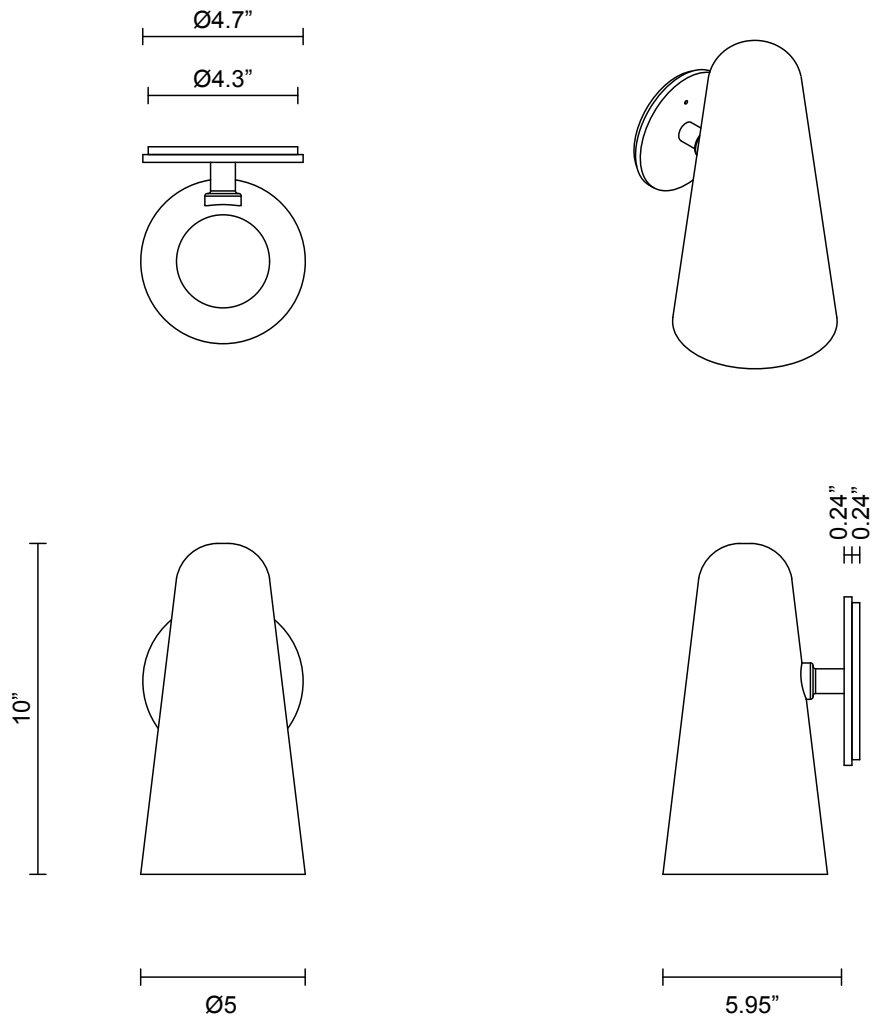

DOMI COLLECTION
WALL SCONCE

DOMI COLLECTION

ARTICOLOSTUDIOS.COM

WALL SCONCE

23V3

ABOUT DOMI

Domi exemplifies grace through its contemporary elongated bell form and weightless suspension.

LEAD TIME

8 - 10 weeks

LIGHT SOURCE

350mA 1W LED Board
3000K warm white
130 lumens

INSTALLATION

Supplied with external driver and mounting plate to fit 4.0 square Jbox

WEIGHT

4.4 lb

CERTIFICATION STANDARD