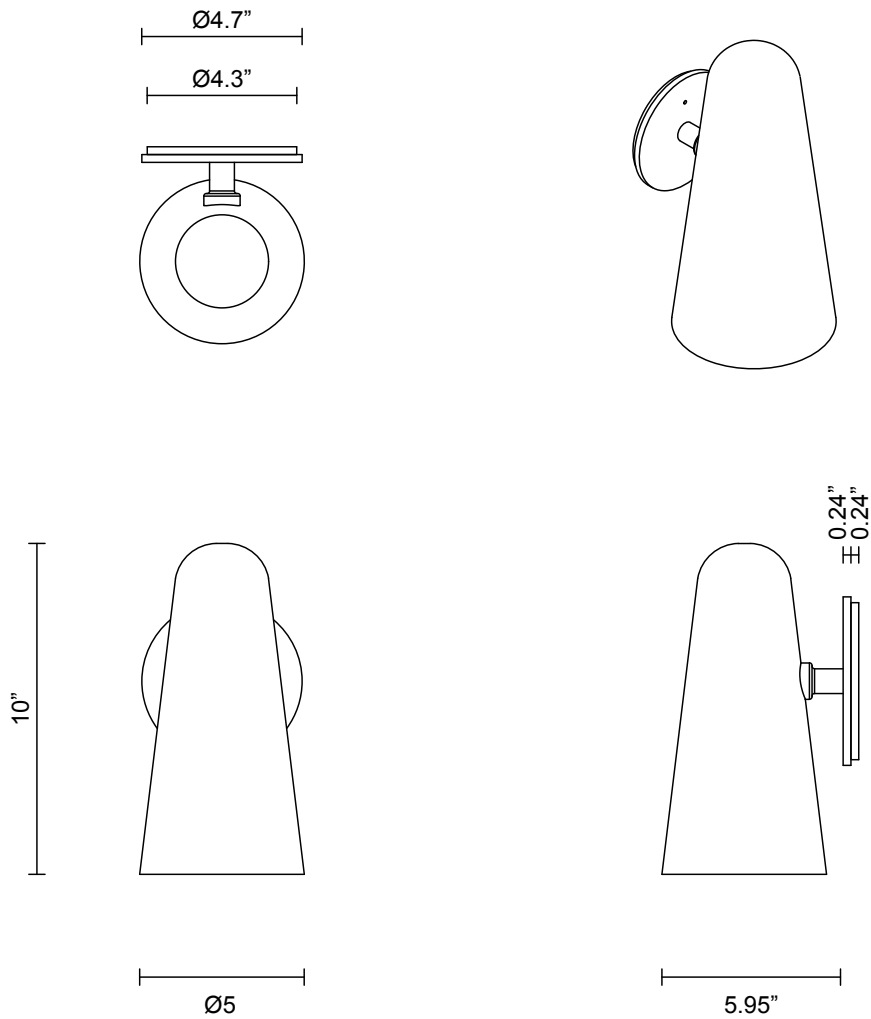

DOMI COLLECTION
WALL SCONCE

DOMI COLLECTION

ARTICOLOSTUDIOS.COM

WALL SCONCE

23V2

ABOUT DOMI

Domi exemplifies grace through its contemporary elongated bell form and weightless suspension.

LEAD TIME

8 - 10 weeks

LIGHT SOURCE

350mA 1W LED Board
3000K warm white
130 lumens

INSTALLATION

Supplied with external driver and mounting plate to fit 4.0 square Jbox

WEIGHT

4.4 lb

CERTIFICATION STANDARD