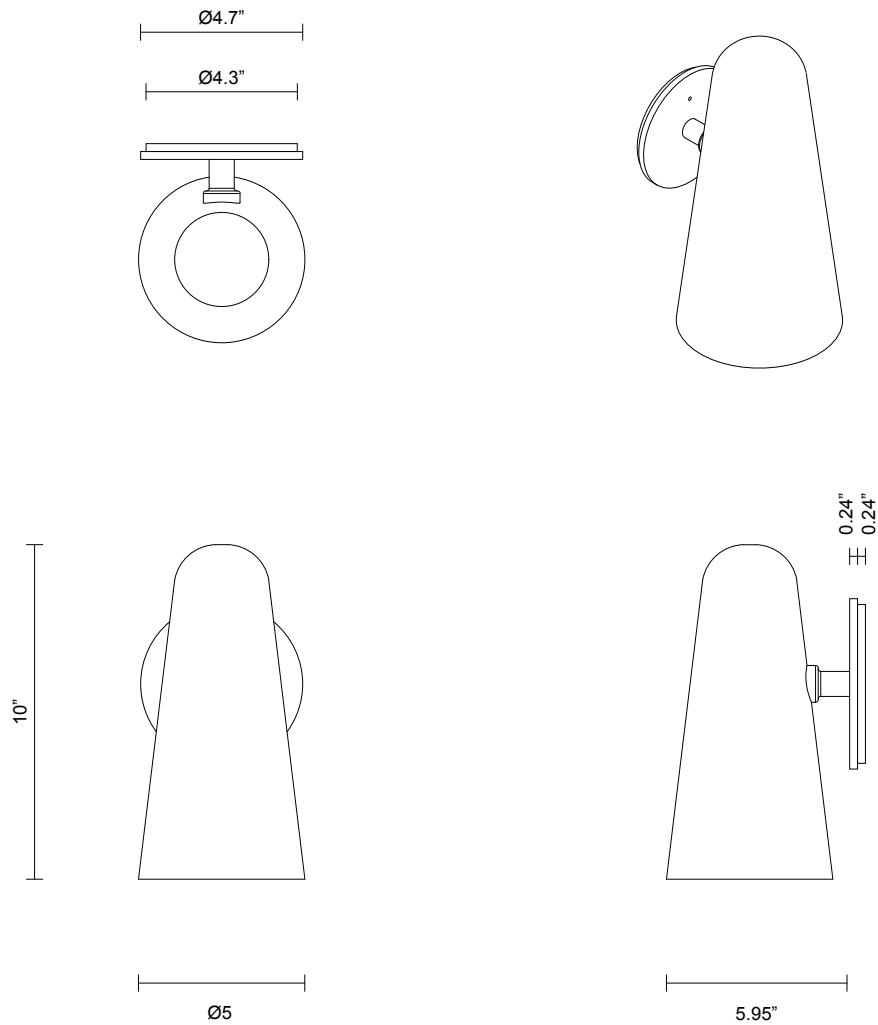

DOMI COLLECTION

ARTICOLOSTUDIOS.COM

WALL SCONCE

23V1

ABOUT DOMI

Domi exemplifies grace through its contemporary elongated bell form and weightless suspension.

LEAD TIME

8 - 10 weeks

LIGHT SOURCE

350mA 1W LED Board
3000K warm white
130 lumens

INSTALLATION

Supplied with external driver and mounting plate to fit 4.0 square Jbox

WEIGHT

4.4 lb

CERTIFICATION

US/ETL/CA

WARRANTY

3 years

FITTING FINISHES

Brass
Mid Bronze
Satin Nickel
Black Electroplate
White Powder Coat
Graphite Powder Coat

SHADE COMBINATIONS

Clear
Grey
Smoke
Drunken Emerald
Snow (only available as 110V with E12 lamp)