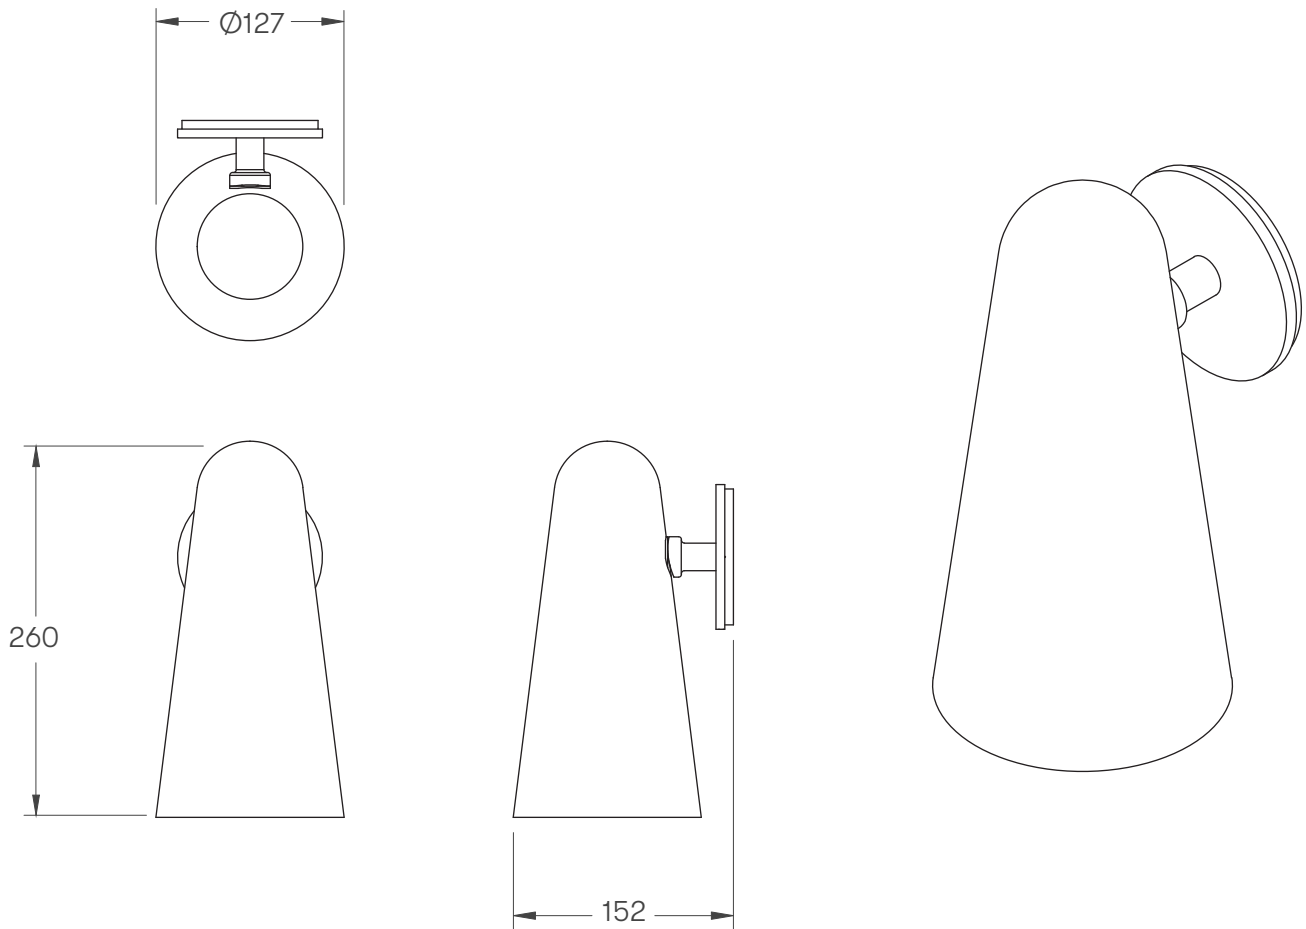

DOMI COLLECTION
WALL SCONCE

DOMI COLLECTION

ARTICOLOSTUDIOS.COM

WALL SCONCE

26V2

ABOUT DOMI

Domi exemplifies grace through its contemporary elongated bell form and weightless suspension.

LEAD TIME

6 - 8 weeks

LIGHT SOURCE

Clear Shade
2.3W LED board
200 lm
2700K warm white
90+ CRI
Dimmable

Frosted Shade
220-240V
4W E14 G45 LED bulb
400 lumens
2700K warm white
90+ CRI
Dimmable

INSTALLATION

Supplied with external driver