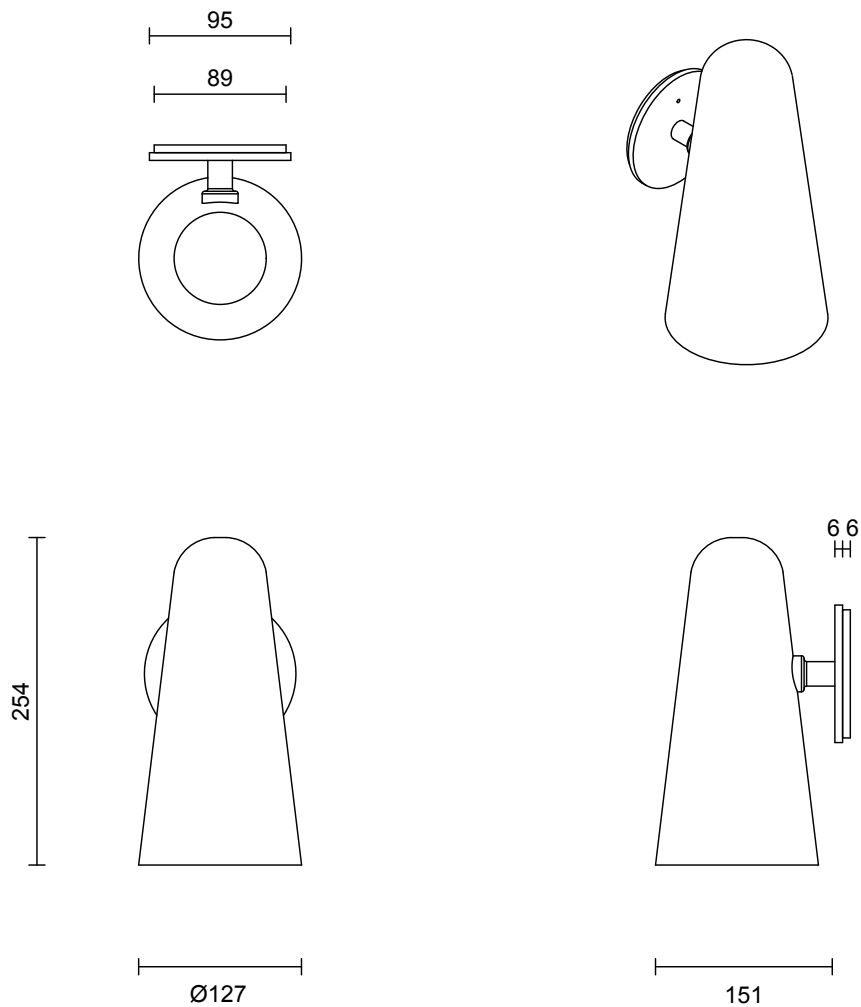

DOMI COLLECTION
WALL SCONCE

DOMI COLLECTION

ARTICOLOSTUDIOS.COM

WALL SCONCE

24V1

ABOUT DOMI

Domi exemplifies grace through its contemporary elongated bell form and weightless suspension.

LEAD TIME

6 - 8 weeks

LIGHT SOURCE

350mA 1W LED Board
3000K warm white
130 lumens

INSTALLATION

Supplied with external driver

WEIGHT

2kg

CERTIFICATION