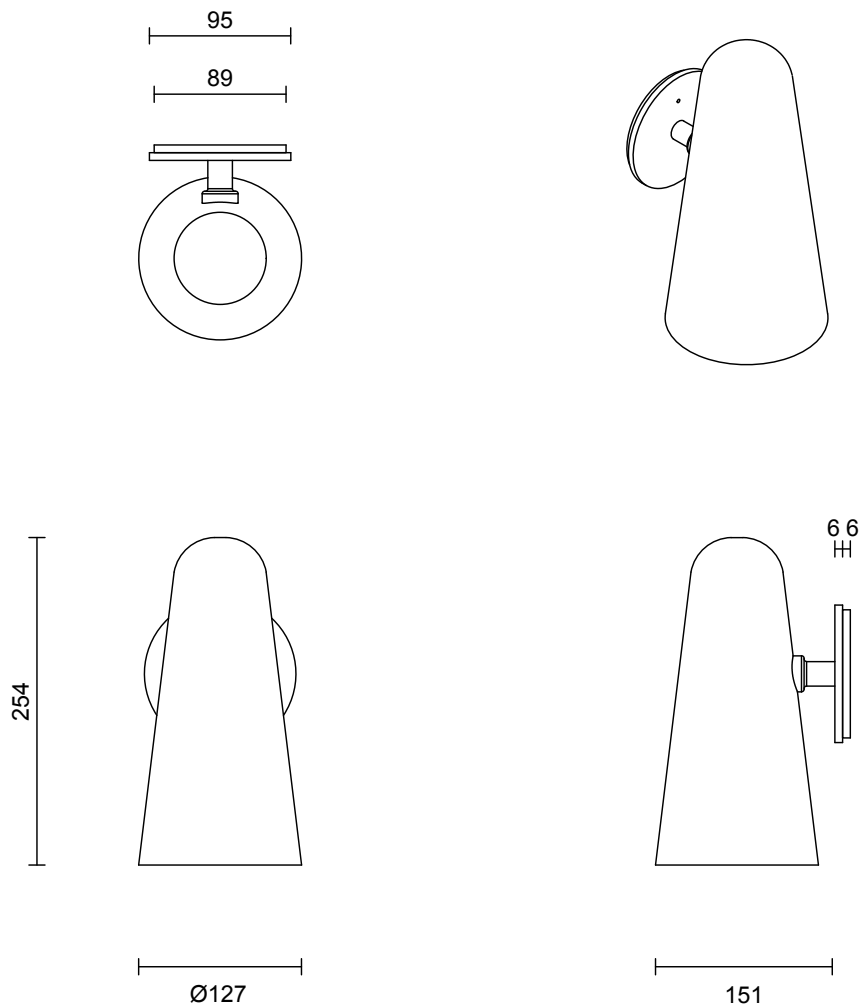

DOMI COLLECTION
WALL SCONCE

DOMI COLLECTION

ARTICOLOSTUDIOS.COM

WALL SCONCE

23V2

ABOUT DOMI

Domi exemplifies grace through its contemporary elongated bell form and weightless suspension.

LEAD TIME

6 - 8 weeks

LIGHT SOURCE

350mA 1W LED Board
3000K warm white
130 lumens

INSTALLATION

Supplied with external driver

WEIGHT

2kg

CERTIFICATION